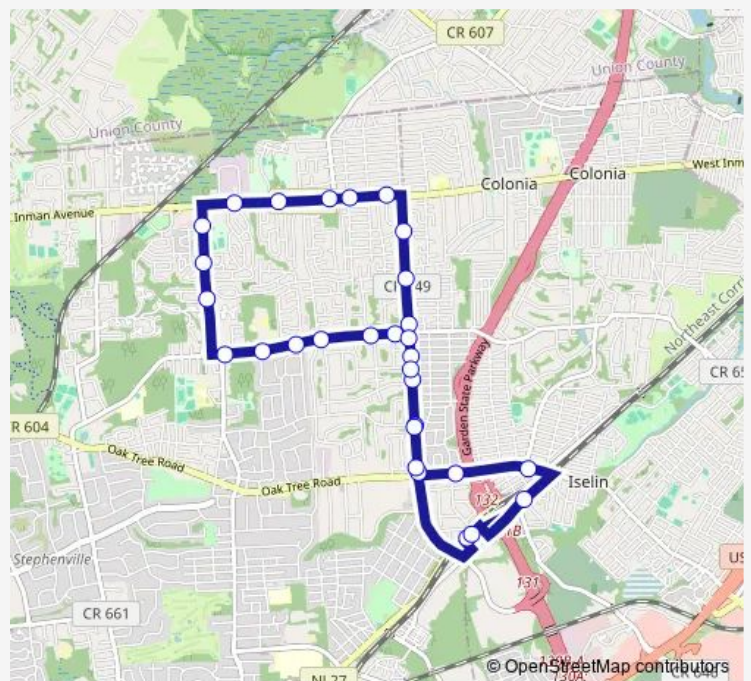

### Route schedule

Metropark Rail Station BUS Lane 4 — ARRIVE METROPARK RAIL STATION#

Monday	05:40-09:14
Tuesday	05:40-09:14
Wednesday	05:40-09:14
Thursday	05:40-09:14
Friday	05:40-09:14
Saturday	—
Sunday	—

### Route info

Direction: Metropark Rail Station BUS Lane 4

Stops: 30

Trip Duration: 0 hour 26 min

NEW Dover RD AT Wood Acres Dr

Wood AVE AT NEW Dover Rd

Wood AVE AT Curtis Ave

Wood AVE AT Livingston Ave

Wood AVE AT Charles St

OAK Tree RD AT Magnolia Rd

OAK Tree RD AT Middlesex Ave

Middlesex-Essex Tpke AT Juliet St

ARRIVE METROPARK RAIL STATION#

## Route info

Direction: Metropark Rail Station BUS Lane 4

Stops: 29

Trip Duration: 0 hour 24 min

Wood AVE AT Curtis Ave

Wood AVE AT Livingston Ave

Wood AVE AT Charles St

Wood AVE AT Willow Ave#