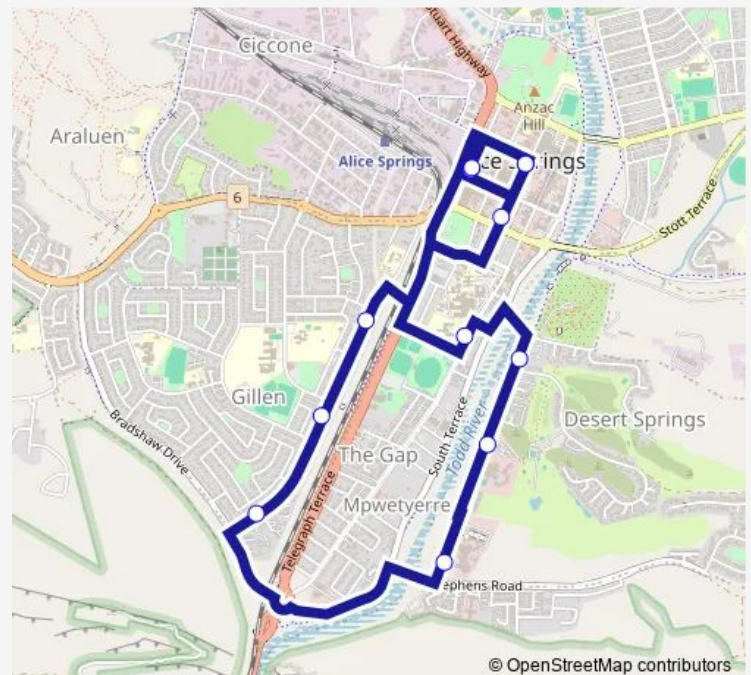

### Direction

Alice Springs Interchange — Alice Springs Terminus

12 stops

[Open route schedule](#)

Alice Springs Interchange

Post Office

Alice Springs Hospital

Barrett Dr before Cromwell Dr

Barrett Dr Desert Palms

Convention Centre Barrett Dr

Bloomfield Street

Bloomfield Street

Bloomfield Street

Hartley Street

Post Office

Alice Springs Terminus

### Route schedule

Alice Springs Interchange — Alice Springs Terminus

Monday 07:40-17:10

Tuesday 07:40-17:10

Wednesday 07:40-17:10

Thursday 07:40-17:10

Friday 07:40-17:10

Saturday 08:45-14:42

### Route info

Direction: Alice Springs Interchange

Stops: 12

Trip Duration: 0 hour 17 min

AS500 — Gillen and Alice Springs Hospital

AS500 Bus time schedules and route maps are available in an offline PDF at [busmaps.com](https://busmaps.com). Use the [busmaps.com](https://busmaps.com) website to see live bus times, train schedule or subway schedule, and step-by-step directions for all public transit in Alice Springs