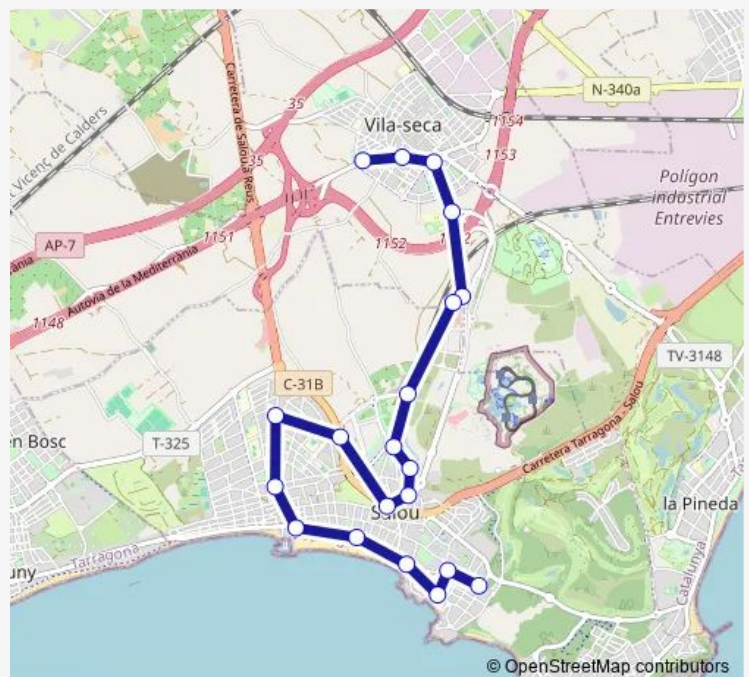

Wednesday 09:50

Thursday 09:50

Friday 09:50

Saturday 09:50

Sunday 09:50

Route info

Direction: Av. Ramon d'Olzina (marquesina Pl. Fleming)

Stops: 20

Trip Duration: 0 hour 30 min

■ L0635 — Salou-P.Aventura-Vila-Seca

BusMaps

Direction

Av. Ramon d'Olzina (marquesina Pl. Fleming) — C-14 - Pg. de la Segregació

13 stops

[Open route schedule](#)

Av. Ramon d'Olzina (marquesina Pl. Fleming)

Monday 19:30

Tuesday 19:30

Wednesday 19:30

Thursday 19:30

Friday 19:30

Saturday 19:30

Sunday 19:30

Route info

Direction: Av. Ramon d'Olzina (marquesina Pl. Fleming)

Stops: 20

Trip Duration: 0 hour 30 min

L0635 Bus time schedules and route maps are available in an offline PDF at busmaps.com. Use the busmaps.com website to see live bus times, train schedule or subway schedule, and step-by-step directions for all public transit in Salou