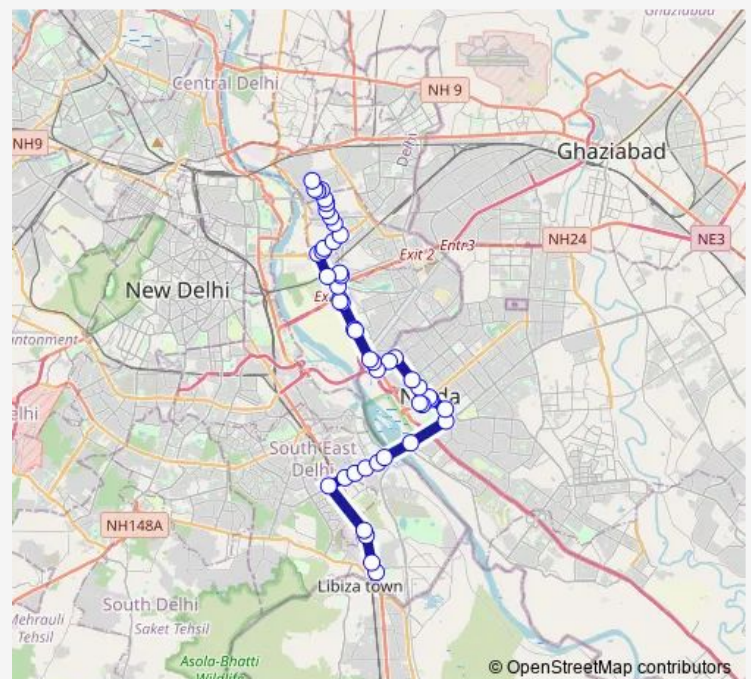

### Route schedule

Jaitpur Crossing — Jheel Terminal

Monday 05:10-16:35

Tuesday 05:10-16:35

Wednesday 05:10-16:35

Thursday 05:10-16:35

Friday 05:10-16:35

Saturday 05:10-16:35

### Route info

Direction: Jaitpur Crossing

Stops: 47

Trip Duration: 1 hour 50 min

443adown

BusMaps

Mayur Kunj

Hindon Regulator(Brd)