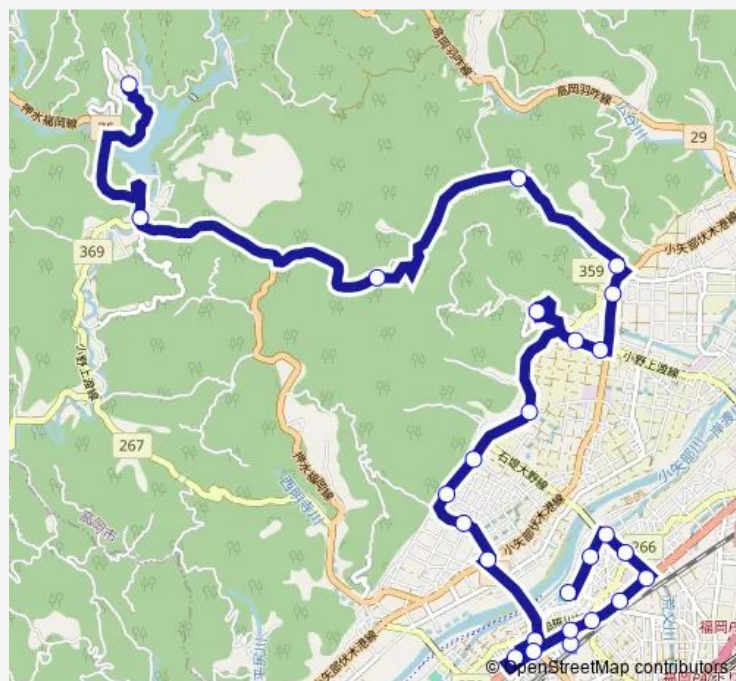

Thursday 10:20

Friday 10:20

Saturday 10:20

Sunday 10:20

Route info

Direction: 山ぼうし前

Stops: 26

Trip Duration: 0 hour 43 min

花尾線 福岡小学校行 (花尾経由)

大野口

光風苑前

サンバリー福岡病院前

西干場住宅前

福岡小学校

花尾線 福岡小学校行 (花尾経由) Bus time schedules and route maps are available in an offline PDF at busmaps.com. Use the busmaps.com website to see live bus times, train schedule or subway schedule, and step-by-step directions for all public transit in Takaoka

The schedule is provided in the local timezone. Times with "(+1)" indicate departures on the next day.

PDF file created on 2025-01-16

2024 BusMaps.com - All Rights Reserved