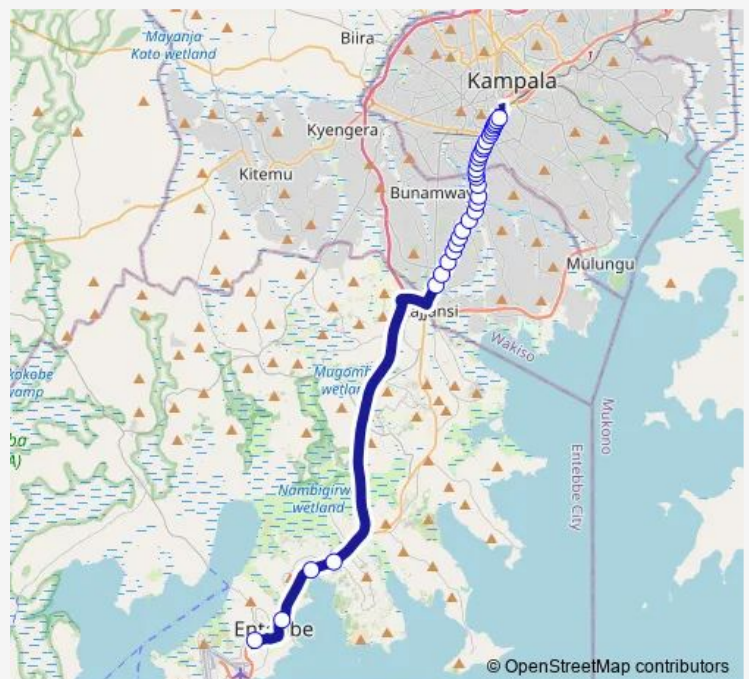

### Route schedule

Kitoro Taxi Park - Entebbe — Gapco Totalpetro Station (Katwe)

Monday 06:30-19:00

Tuesday 06:30-19:00

Wednesday 06:30-19:00

Thursday 06:30-19:00

Friday 06:30-19:00

Saturday 06:30-19:00

### Route info

Direction: Kitoro Taxi Park - Entebbe

Stops: 32

Trip Duration: 1 hour 42 min

■ IC103 — Kitoro Taxi Park-Usafi Taxi Park

Super Oil (Najjanankumbi)

Ulga (Najjanankumbi)

Shell (Najjanankumbi)