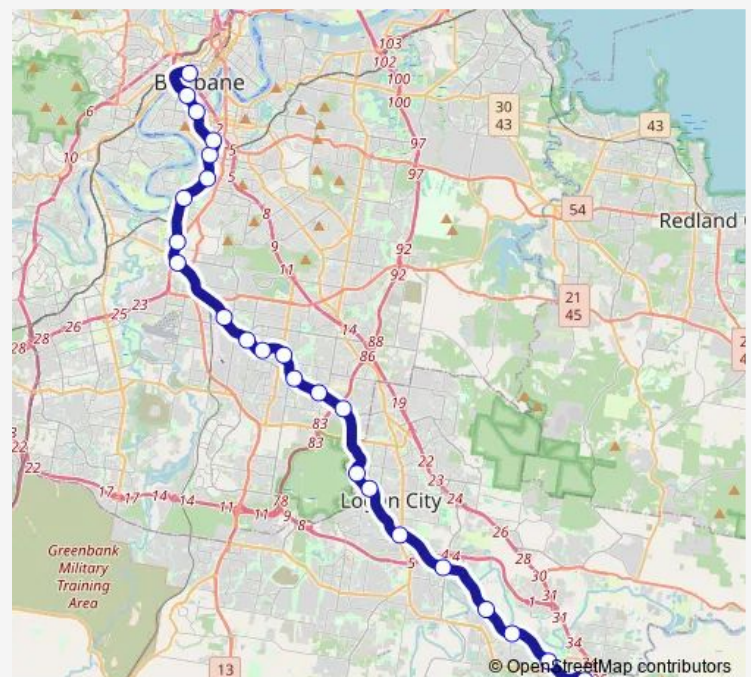

Moorooka station, platform 2

Yeronga station, platform 2

Fairfield station, platform 2

Dutton Park station, platform 2

Boggo Road/Park Road station, platform 3

Route schedule

Beenleigh station, platform 2 — Roma Street station, platform 3

Monday 05:18-15:40

Tuesday 05:18-15:40

Wednesday 05:18-15:40

Thursday 05:18-15:40

Friday —

Saturday —

Sunday —

Route info

Direction: Beenleigh station, platform 2

Stops: 24

Trip Duration: 1 hour 8 min

BNBR — Beenleigh line - Brisbane City

South Bank station, platform 2

South Brisbane station, platform 2

Roma Street station, platform 3

Direction

Beenleigh station, platform 1 — Roma Street station, platform 3

24 stops

[Open route schedule](#)

Beenleigh station, platform 1

Holmview station, platform 2

Edens Landing station, platform 2

Bethania station, platform 2