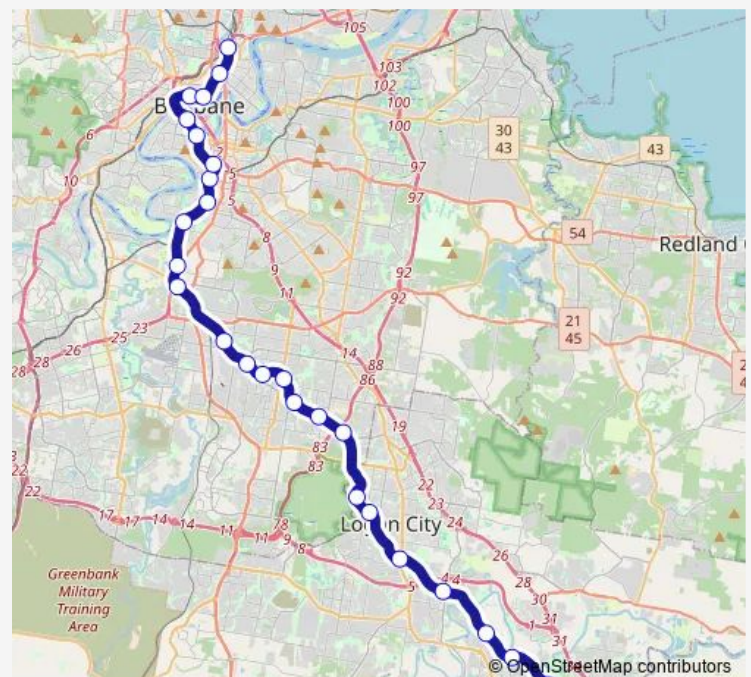

Altandi station, platform 3

Sunnybank station, platform 3

Banoon station, platform 3

Coopers Plains station, platform 3

Rocklea station, platform 2

Moorooka station, platform 2

Yeronga station, platform 2

Fairfield station, platform 2

### Route schedule

Beenleigh station, platform 2 — Bowen Hills station, platform 2

Monday 22:48

Tuesday 22:48

Wednesday 22:48

Thursday 22:48

Friday —

Saturday —

### Route info

Direction: Beenleigh station, platform 2

Stops: 27

Trip Duration: 1 hour 13 min

South Bank station, platform 2

South Brisbane station, platform 2

Roma Street station, platform 7

Central station, platform 3