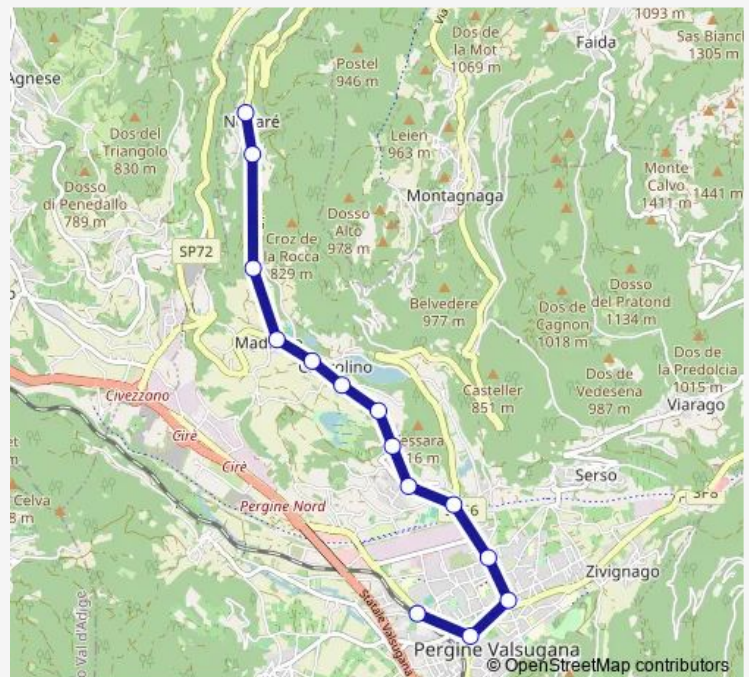

### Direction

Nogarè — Pergine V. Intermodale

15 stops

[Open route schedule](#)

Nogarè'

Nogarè. Via Pinetana 2/A

Madrano. Via Della Vizza

Madrano. Albergo

Pergine V. Bivio Via Industria

Pergine V. Viale Dante

Pergine V. Intermodale

### Route schedule

Nogarè' — Pergine V. Intermodale

Monday —

Tuesday —

Wednesday —

Thursday —

Friday —

Saturday 07:32

### Route info

Direction: Nogarè'

Stops: 15

Trip Duration: 0 hour 20 min

■ B461 — Linea 1 Pergine Valsugana - Madrano - Nogarè