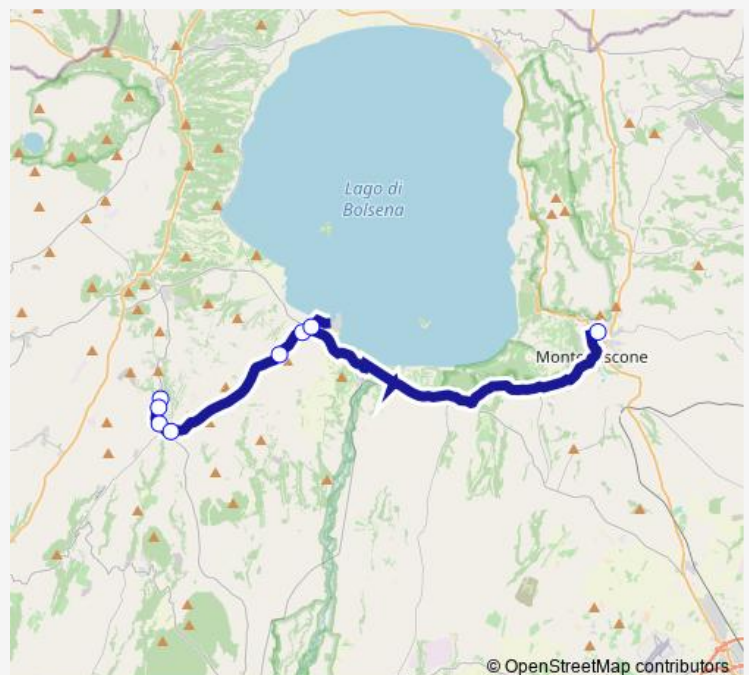

Bus Va055a Piansano - Montefiascone # Va055a[Go to website](#)**Direction**

Piansano | Piazzale Burlini # f530 — Montefiascone | Via Salotti Via Moro # f594

8 stops

[Open route schedule](#)

Piansano | Piazzale Burlini # f530

Montefiascone | Via Salotti Via Moro # f594

Route schedule

Piansano | Piazzale Burlini # f530 — Montefiascone | Via Salotti Via Moro # f594

Monday	17:55
Tuesday	17:55
Wednesday	17:55
Thursday	17:55
Friday	17:55
Saturday	17:55
Sunday	—

Route info

Direction: Piansano | Piazzale Burlini # f530

Stops: 8

Trip Duration: 0 hour 40 min

Va055a Bus time schedules and route maps are available in an offline PDF at busmaps.com. Use the busmaps.com website to see live bus times, train schedule or subway schedule, and step-by-step directions for all public transit in Piansano