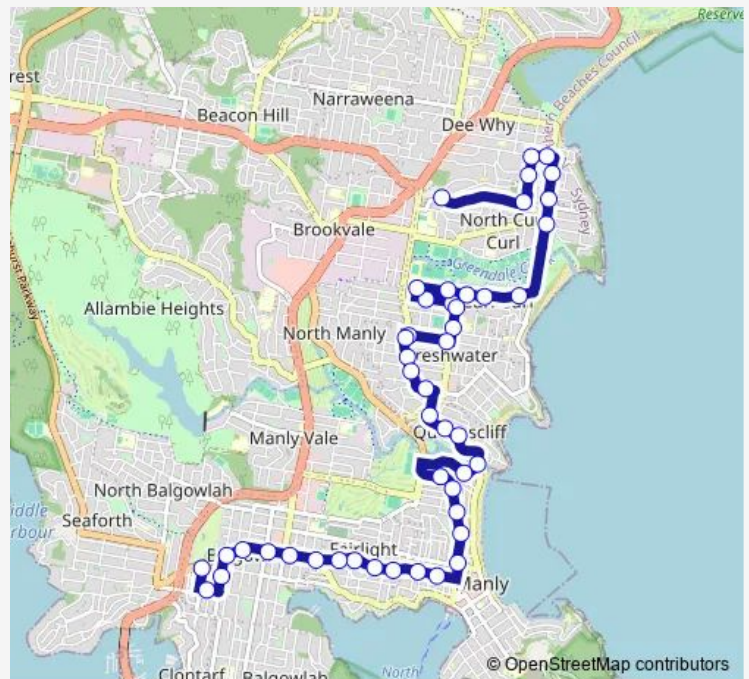

Dee Why RSL Club, Pittwater Rd

Howard Av After Pittwater Rd

Walter Gors Park, Howard Av

Howard Av At Avon Rd

Howard Av At Clyde Rd

Oaks Av Before The Strand

The Strand At Pacific Pde

Griffin Rd After Boronia St

Nbsc Cromer Campus, School Grounds, South Creek Rd
— St Luke's Grammar School, Quirk St

Monday 15:05

Tuesday 15:05

Wednesday 15:05

Thursday 15:05

Friday 15:05

Saturday —

Sunday —

Route info

Direction: Nbsc Cromer Campus, School Grounds, South Creek Rd

Stops: 25

Trip Duration: 0 hour 26 min

Pitt Rd At Griffin Rd

Pitt Rd Before Grainger Av

Pitt Rd At Ross St

St Luke's Grammar School, Quirk St

Saturday —

Sunday —

Route info

Direction: Hall Av Before Heather St

Stops: 82

Trip Duration: 1 hour 14 min

Fisher Rd At Ilikai Pl

Fisher Rd At Lismore Av