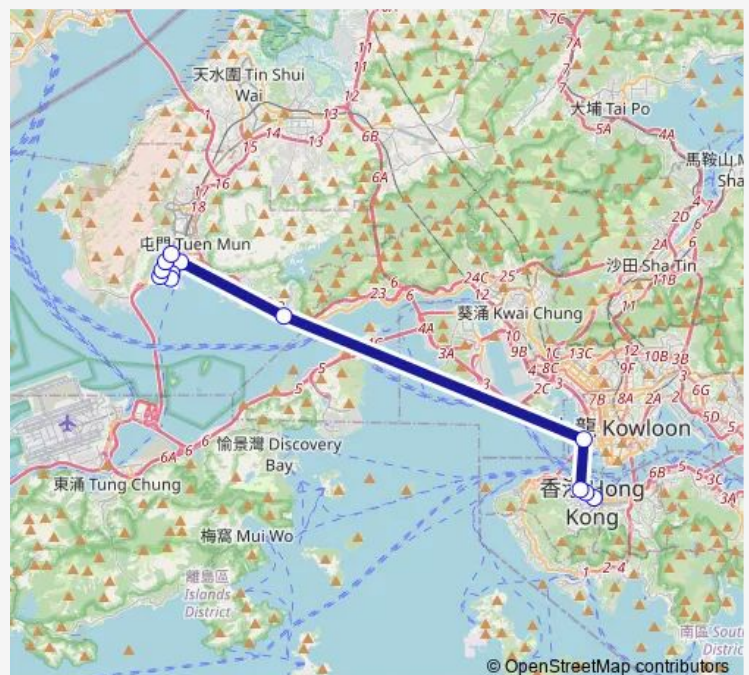

[Ctb] SUN Tuen MUN Centre, Lung MUN Road[[Kmb] SUN Tuen MUN Centre[[Lrtfeeder] Light Rail Depot Stop[[Lwb] SUN Tuen MUN Centre

Route schedule

[Ctb] Admiralty - MTR Exit B — [Ctb] Lung MUN Oasis[[Kmb] Lung MUN Oasis BUS Terminus

Monday	17:50-19:25
Tuesday	17:50-19:25
Wednesday	17:50-19:25
Thursday	17:50-19:25
Friday	17:50-19:25
Saturday	—
Sunday	—

Route info

Direction: [Ctb] Admiralty - MTR Exit B

Stops: 12

Trip Duration: 1 hour 12 min