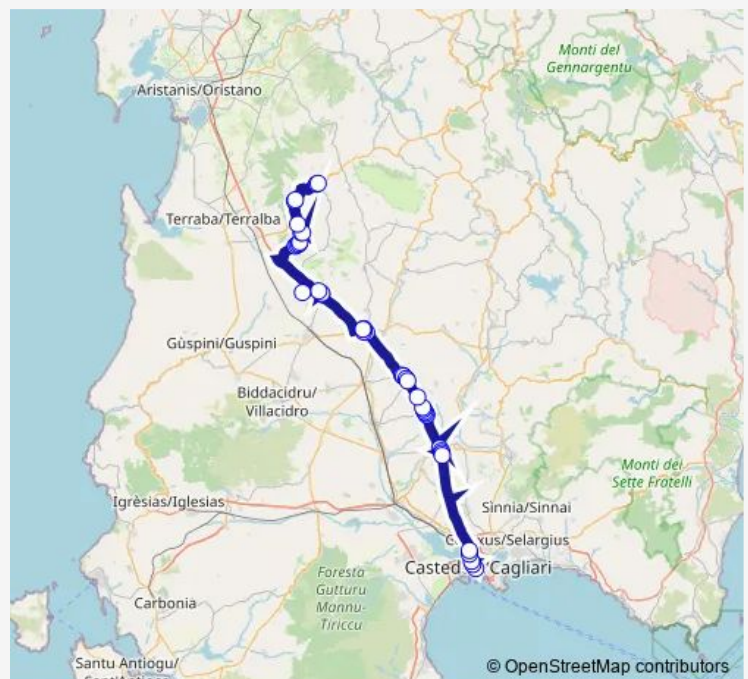

Cagliari Autostazione Arst

### Route schedule

Sardara VIA Oristano 127 — Cagliari Autostazione Arst

Monday 13:15-18:45

Tuesday —

Wednesday —

Thursday 13:15-18:45

Friday 13:15-18:45

Saturday 13:15-18:45

### Route info

Direction: Sardara VIA Oristano 127

Stops: 21

Trip Duration: 1 hour 28 min

Linea 122 — Ales - Morgongiori - Gonnostramatza - Mogoro - Sanluri - Cagliari