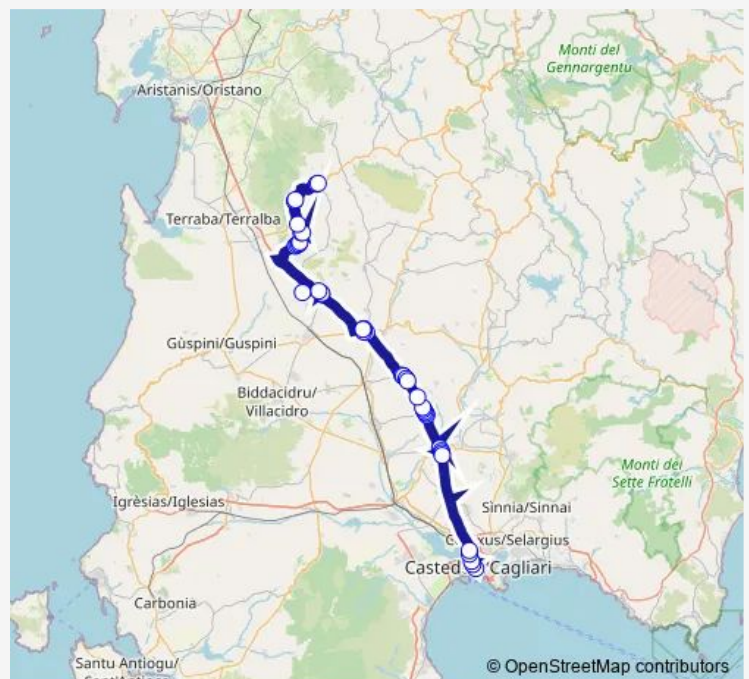

Sanluri VIA Garibaldi 52

Sanluri Autostazione

## Route schedule

Sanluri Scuole — Sanluri Autostazione

Monday	08:10
Tuesday	08:10
Wednesday	08:10
Thursday	08:10
Friday	08:10
Saturday	08:10
Sunday	—

## Route info

Direction: Sanluri Scuole

Stops: 4

Trip Duration: 0 hour 6 min