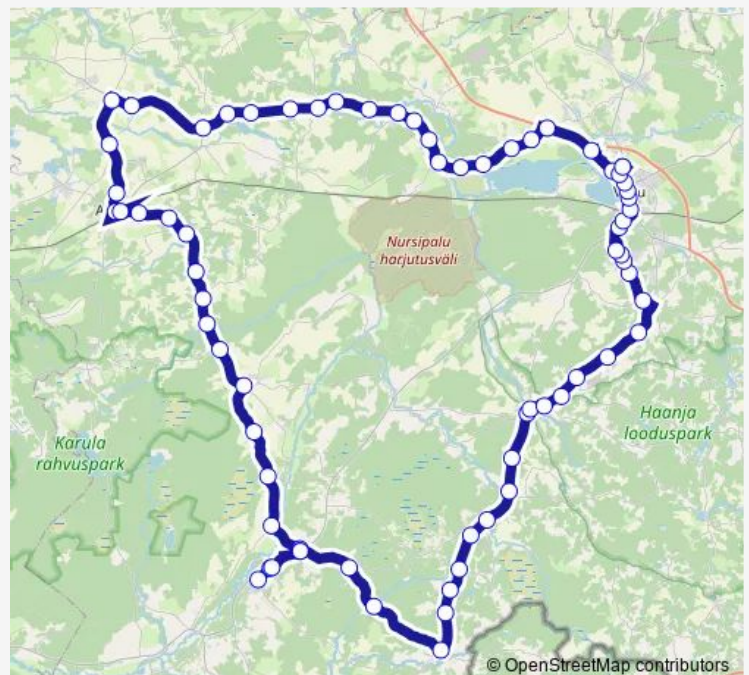

Thursday 07:00

Friday 07:00

Saturday 07:00

Sunday 07:00

Route info

Direction: Võru bussijaam

Stops: 72

Trip Duration: 2 hour 35 min