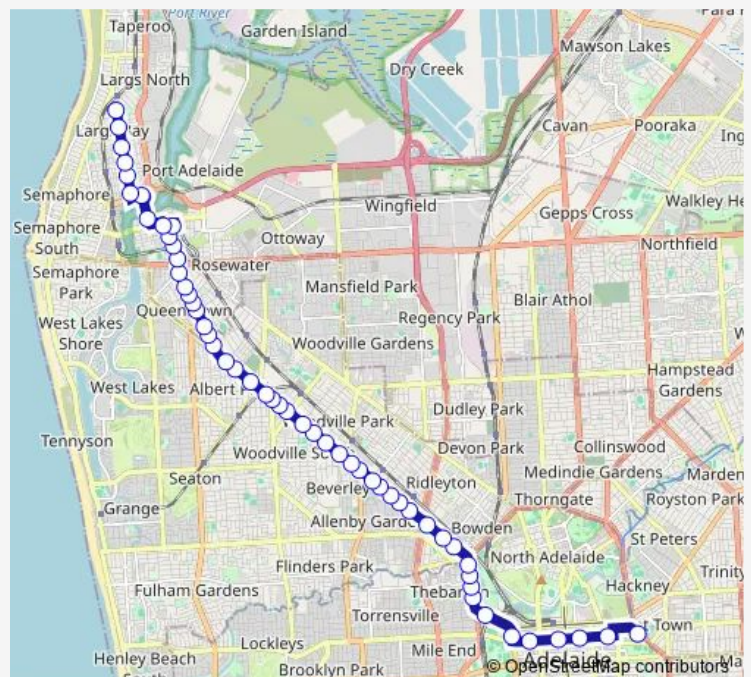

Stop 3 Port Rd - West side

Stop 4 Port Rd - West side

Stop 5 Port Rd - West side

Stop 6 Port Rd - South side

Stop 7 Port Rd - South side

Stop 9 Port Rd - South side

Stop 10 Port Rd - South West side

Stop 11 Port Rd - South side

Monday 15:27-17:30

Tuesday 15:27-17:30

Wednesday 15:27-17:30

Thursday 15:27-17:30

Friday 15:27-17:30

Saturday 18:45-21:33

Sunday 18:45-21:33

Route info

Direction: Stop X1 Dequetteville Tce - South West side

Stops: 53

Trip Duration: 0 hour 53 min

150B — City to Largs Bay

Stop 17 Port Rd - South West side

Stop 18 Port Rd - South West side

Stop 19 Port Rd - South side

Stop 20 Port Rd - South West side

Stop 21 Port Rd - South West side

Stop 22 Port Rd - South side

Stop 23 Port Rd - South West side

Stop 24 Port Rd - South side

Stop 25 Port Rd - South West side

Stop 26 Port Rd - South West side