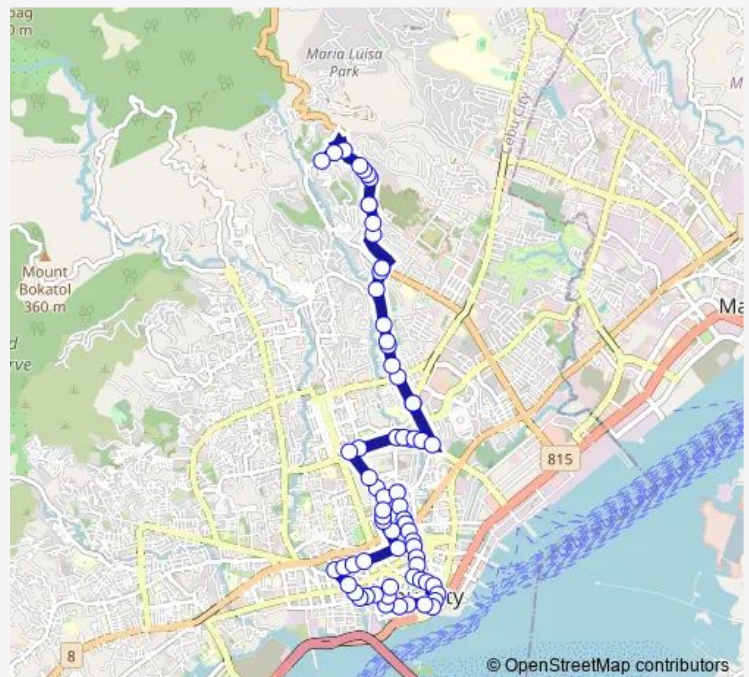

Vicente Gullas&Jakosalem

Jakosalem&Jakosalem

Luzon Avenue&Arch. Reyes Avenue

Route schedule

Colon&A. Borrromeo — (nodata)&(nodata)

Monday 06:03-23:18

Tuesday 06:03-23:18

Wednesday 06:03-23:18

Thursday 06:03-23:18

Friday 06:03-23:18

Saturday 06:03-23:18

Sunday 06:03-23:18

Route info

Direction: Colon&A. Borrromeo

Stops: 70

Trip Duration: 0 hour 41 min

Friday 06:00-23:15

Saturday 06:00-23:15

Sunday 06:00-23:15

Route info

Direction: (nodata)&(nodata)

Stops: 70

Trip Duration: 0 hour 40 min

(nodata)&(nodata)