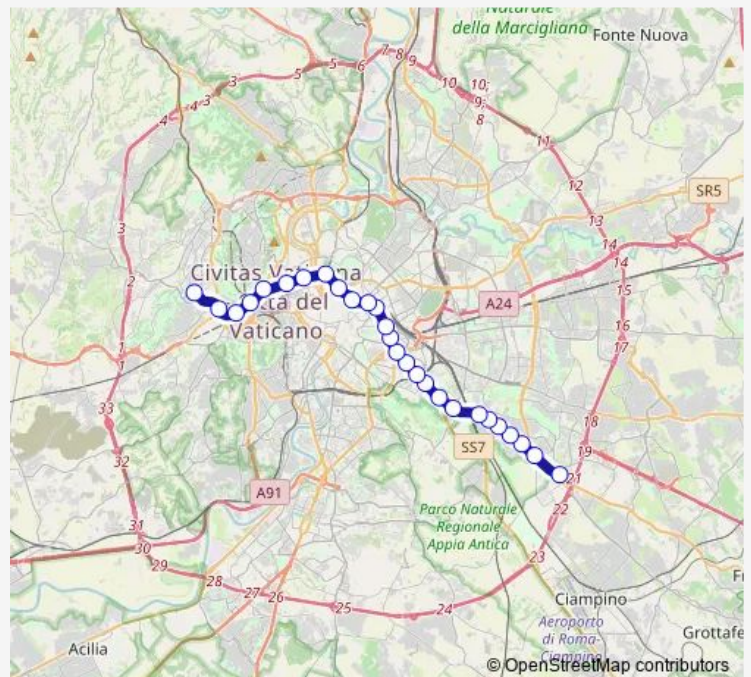

Metro MEA Metro A

[Go to website](#)

Direction

Anagnina — Battistini

27 stops

[Open route schedule](#)

Anagnina

Cinecittà

Ponte Lungo

Re di Roma

S. Giovanni

Manzoni

Vittorio Emanuele

Termini

Repubblica

Barberini

Thursday 05:30-23:30

Friday 05:30-01:30⁺¹

Saturday 05:30-01:30⁺¹

Sunday 05:29-23:29

Route info

Direction: Anagnina

Stops: 27

Trip Duration: 0 hour 38 min

Wednesday 05:30-23:30

Thursday 05:30-23:30

Friday 05:30-01:30⁺¹

Saturday 05:30-01:30⁺¹

Sunday 05:30-23:30

Route info

Direction: Battistini

Stops: 27