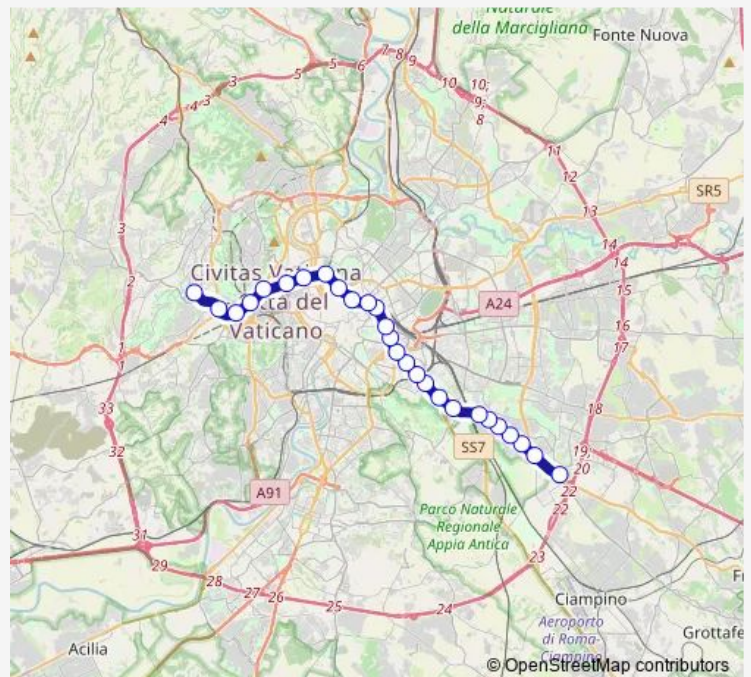

Ponte Lungo

Re di Roma

S. Giovanni

Manzoni

Vittorio Emanuele

Termini

Repubblica

Barberini

Spagna

Flaminio

Lepanto

Route schedule

Anagnina — Battistini

Monday 05:30-23:30

Tuesday 05:30-23:30

Wednesday 05:30-23:30

Thursday 05:30-23:30

Friday 05:30-01:30⁺¹

Saturday 05:30-01:30⁺¹

Sunday 05:29-23:29

Route info

Direction: Anagnina

Stops: 27

Trip Duration: 0 hour 38 min

Wednesday 05:30-23:30

Thursday 05:30-23:30

Friday 05:30-01:30⁺¹

Saturday 05:30-01:30⁺¹

Sunday 05:30-23:30

Route info

Direction: Battistini

Stops: 27