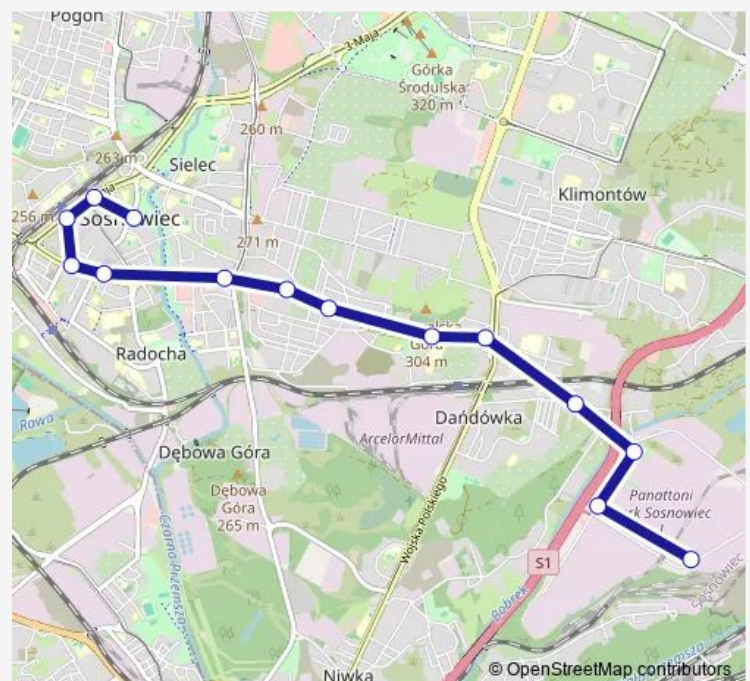

Bus 160s

[Go to website](#)

Direction

Bobrek Inwestycyjna Pętla li — Sosnowiec Urząd Miasta

14 stops

[Open route schedule](#)

Bobrek Inwestycyjna Pętla li

Bobrek Logistyczna

Bobrek Innowacyjna

Dańdówka Traugutta

Dańdówka Skrzyżowanie

Dańdówka Cmentarz

Dębowa Góra Zakopiańska

Sosnowiec Osiedle Wanda

Sosnowiec Rondo Ludwik

Sosnowiec Sienkiewicza

Sosnowiec Wspólna

Sosnowiec Dworzec Pkp

Sosnowiec Aleja Zwycięstwa

Sosnowiec Urząd Miasta

Route schedule

Bobrek Inwestycyjna Pętla li — Sosnowiec Urząd Miasta

Monday 00:15-22:15

Tuesday 00:15-22:15

Wednesday 00:15-22:15

Thursday 00:15-22:15

Friday 00:15-22:15

Saturday 00:15-22:15

Sunday 00:15-22:15

Route info

Direction: Bobrek Inwestycyjna Pętla li

Stops: 14

Trip Duration: 0 hour 24 min

160s

BusMaps