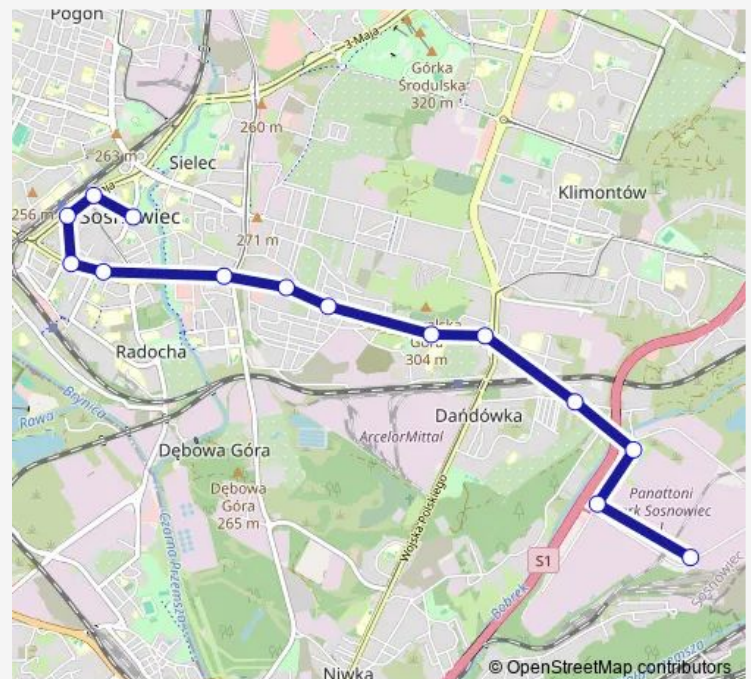

Bus 160s

[Go to website](#)

Direction

Bobrek Inwestycyjna Pętla II — Sosnowiec Urząd Miasta

14 stops

[Open route schedule](#)

Bobrek Inwestycyjna Pętla II

Bobrek Logistyczna

Bobrek Innowacyjna

Dańdówka Traugutta

Dańdówka Skrzyżowanie

Dańdówka Cmentarz

Dębowa Góra Zakopiańska

Sosnowiec Osiedle Wanda

Sosnowiec Rondo Ludwik

Sosnowiec Sienkiewicza

Sosnowiec Wspólna

Sosnowiec Dworzec Pkp

Sosnowiec Aleja Zwycięstwa

Sosnowiec Urząd Miasta

Route schedule

Bobrek Inwestycyjna Pętla II — Sosnowiec Urząd Miasta

Monday 00:15-22:15

Tuesday 00:15-22:15

Wednesday 00:15-22:15

Thursday 00:15-22:15

Friday 00:15-22:15

Saturday 00:15-22:15

Sunday 00:15-22:15

Route info

Direction: Bobrek Inwestycyjna Pętla II

Stops: 14

Trip Duration: 0 hour 23 min

160s

BusMaps