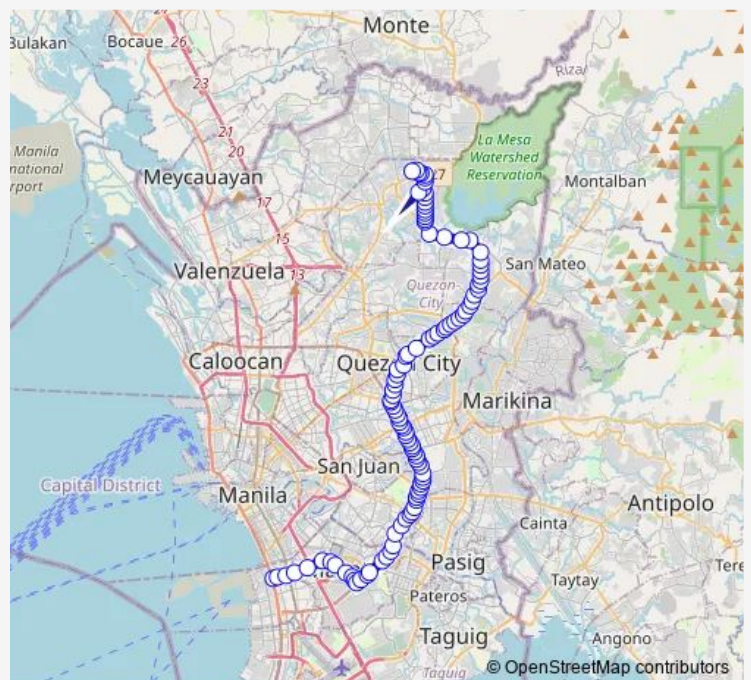

Estrella Flyover, Makati City, Manila

Epifanio de los Santos Avenue, Makati City, Manila

Epifanio de los Santos Avenue, Makati City, Manila

Epifanio de los Santos Avenue, Makati City, Manila

Route schedule

Senator Gil Puyat Ave, Lungsod ng Pasay, Manila — Robinsons Nova Supermarket, Quirino Highway, Caloocan City, Manila

Monday	00:00
Tuesday	00:00
Wednesday	00:00
Thursday	00:00
Friday	00:00
Saturday	00:00
Sunday	00:00

Route info

Direction: Senator Gil Puyat Ave, Lungsod ng Pasay, Manila

Stops: 107

Trip Duration: 2 hour 40 min

Taguig - SM Fairview via Lagro Ayala Buendia Edsa

Boni Ave / Epifanio de los Santos Avenue Intersection,
Mandaluyong City, Manila

Epifanio de los Santos Avenue, Mandaluyong City, Manila

Epifanio de los Santos Avenue / United Intersection, Man-
daluyong City, Manila

Epifanio de los Santos Avenue / Shaw Blvd Intersection,
Mandaluyong City, Manila