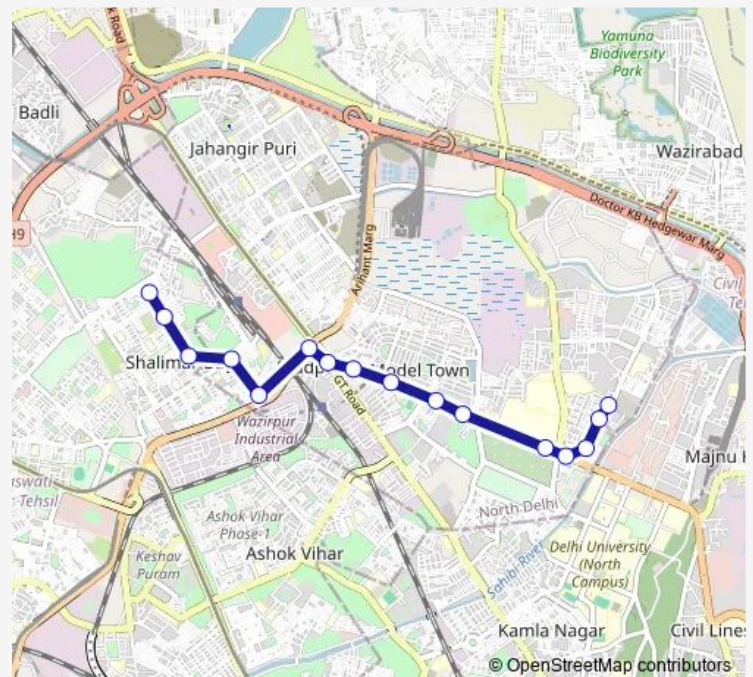

Monday 09:05-19:35

Tuesday 09:05-19:35

Wednesday 09:05-19:35

Thursday 09:05-19:35

Friday 09:05-19:35

Saturday 09:05-19:35

Sunday 09:05-19:35

Route info

Direction: BBM Cluster Depot

Stops: 16

Trip Duration: 0 hour 26 min

■ 160Istlup

160lstlup Bus time schedules and route maps are available in an offline PDF at busmaps.com. Use the busmaps.com website to see live bus times, train schedule or subway schedule, and step-by-step directions for all public transit in New Delhi