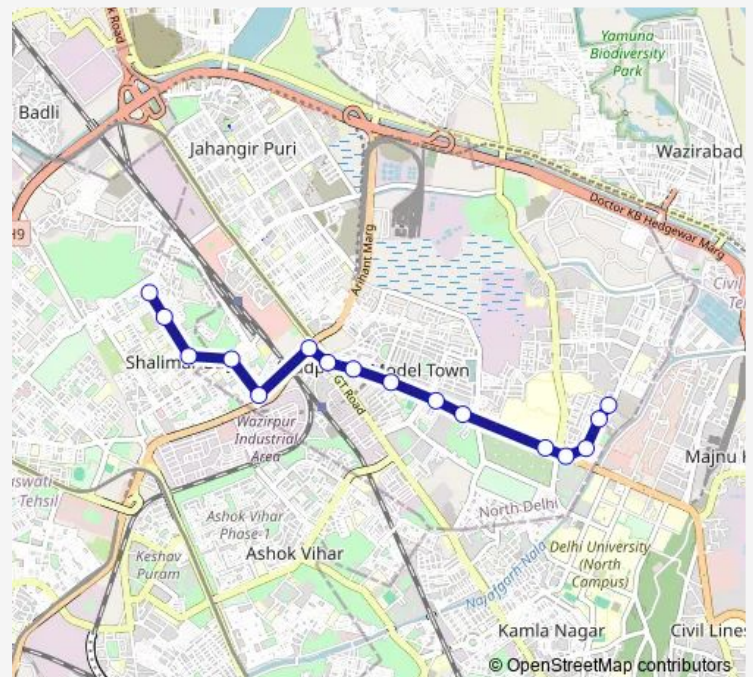

### Route schedule

BBM Cluster Depot — Shalimar Bagh BH-Block

Monday 09:05-19:35

Tuesday 09:05-19:35

Wednesday 09:05-19:35

Thursday 09:05-19:35

Friday 09:05-19:35

Saturday 09:05-19:35

### Route info

Direction: BBM Cluster Depot

Stops: 16

Trip Duration: 0 hour 26 min

■ 160Istlup

160Istlup Bus time schedules and route maps are available in an offline PDF at [busmaps.com](https://busmaps.com). Use the [busmaps.com](https://busmaps.com) website to see live bus times, train schedule or subway schedule, and step-by-step directions for all public transit in New Delhi