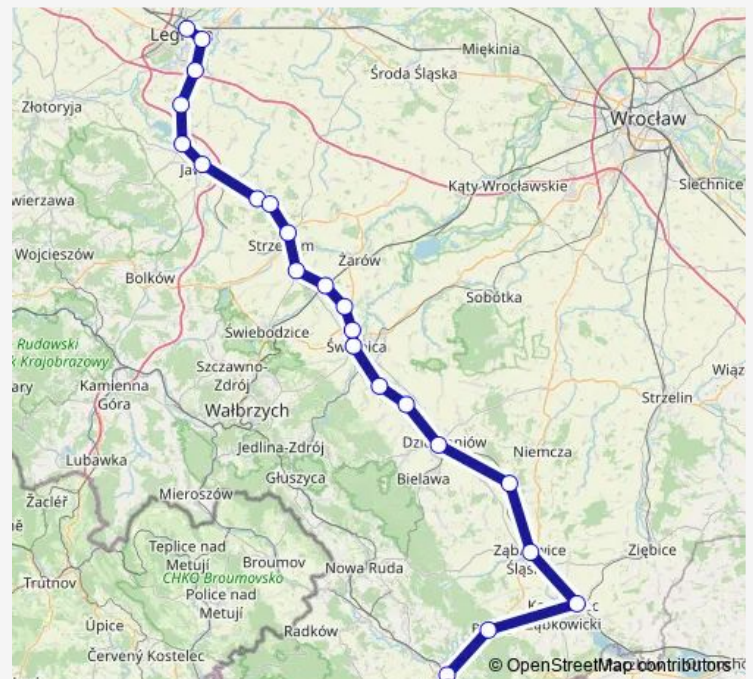

Saturday 07:30

Sunday 07:30

Route info

Direction: Legnica

Stops: 23

Trip Duration: 3 hour 48 min

Lewin Kłodzki

Kudowa-Zdrój

Direction

Legnica — Kudowa-Zdrój

32 stops

[Open route schedule](#)

Legnica

Legnica Piekary

Legnica Strefa

Przybyłowice