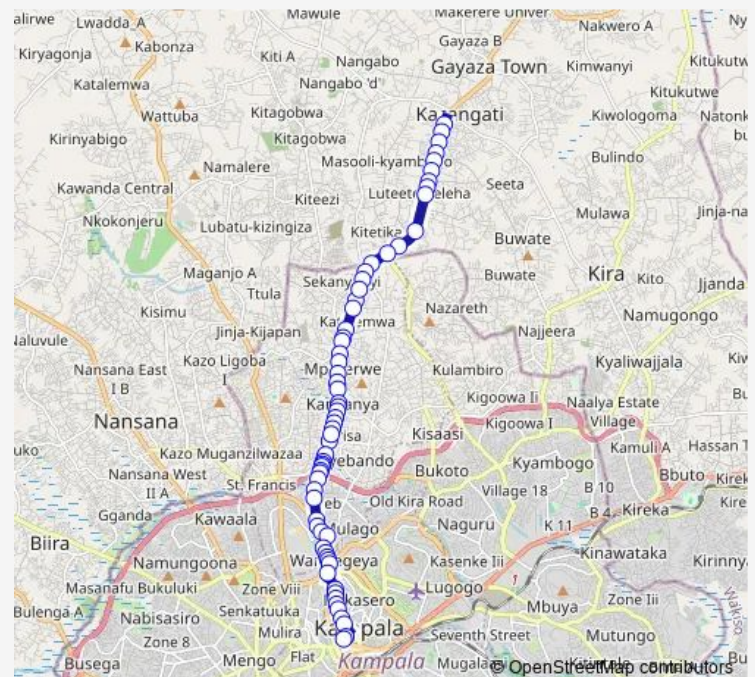

Gayaza Rd - Katalamwa Rd Jct

Grand Shoppers Supermarket

Gayaza Rd - Kizanyiro Rd Jct

Route schedule

Kasangaati Medical Centre — City Square

Monday 06:30-19:00

Tuesday 06:30-19:00

Wednesday 06:30-19:00

Thursday 06:30-19:00

Friday 06:30-19:00

Saturday 06:30-19:00

Sunday 06:30-19:00

Route info

Direction: Kasangaati Medical Centre

Stops: 64

Trip Duration: 1 hour 29 min