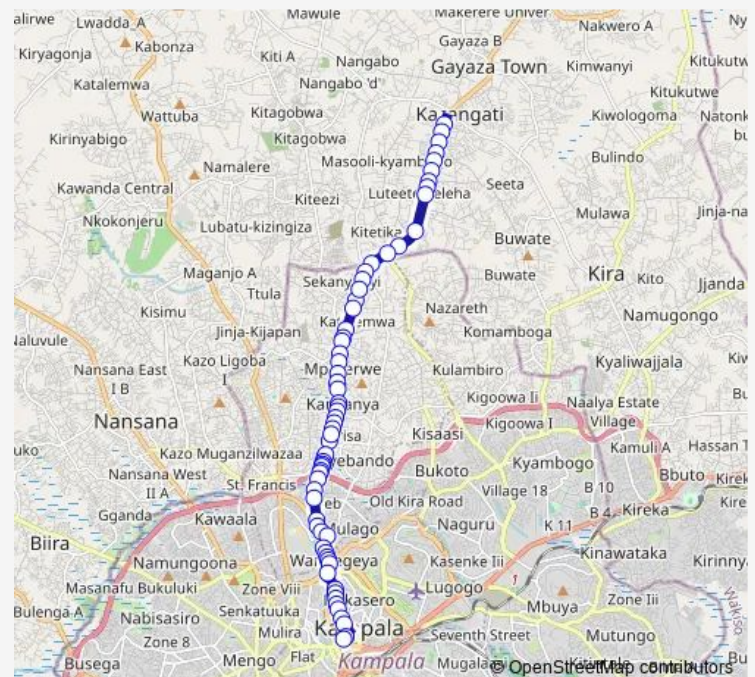

Gayaza Rd - Kizanyiro Rd Jct

### Route schedule

Kasangaati Medical Centre — City Square

Monday 06:30-19:00

Tuesday 06:30-19:00

Wednesday 06:30-19:00

Thursday 06:30-19:00

Friday 06:30-19:00

Saturday 06:30-19:00

### Route info

Direction: Kasangaati Medical Centre

Stops: 64

Trip Duration: 1 hour 22 min

■ IC163 — City Square-Kasangati

Mpelerwe Stage

Mpererwe Photo Care Studio

Mpererwe Gayaza Rd