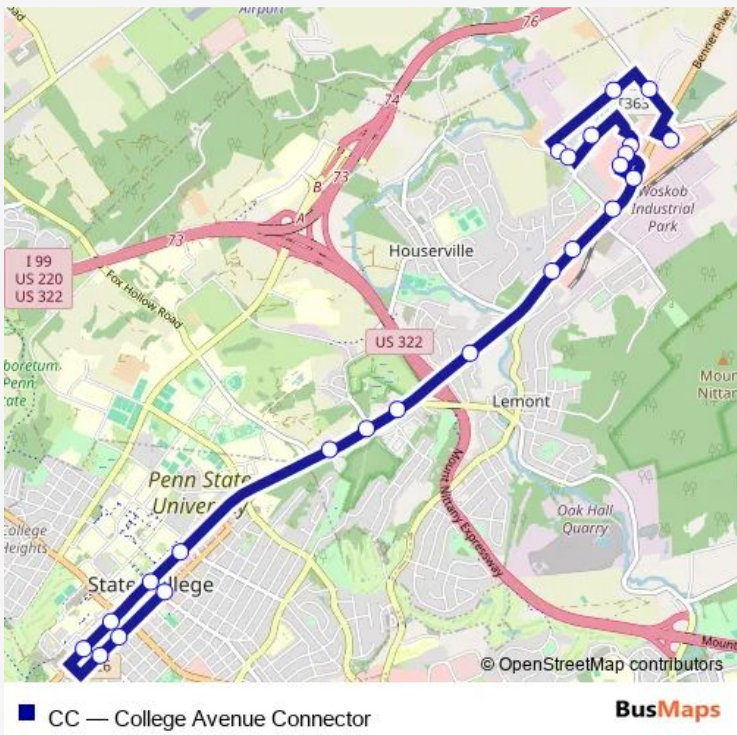

**Bus CC College Avenue Connector**

[Go to website](#)

**Direction**  
 Nittany Mall Main Entrance — Beaver Ave at Schlow Library/Cata Office

24 stops

[Open route schedule](#)

- Nittany Mall Main Entrance
- 200 Shiloh Rd
- Trout Road at Pleasant Pointe
- Gerald St at Matthew Circle Outbound
- 513 Gerald St
- Villas at Happy Valley
- Sams Club
- Walmart - Inbound
- Ross/Harbor Freight
- Benner Pike at Barnes and Noble
- 2601 E College Ave
- E College Ave opp Nittany Commons
- East College Ave at Citi Clean
- East College Ave at Green Acres Lane
- E College Av at Hickeys
- E College Ave at Puddintown Rd
- 1031 East College Ave at Hampton Inn
- E College Ave at Atherton Hall
- E. College Ave at S. Allen Street
- W College Ave at N Barnard St
- W College Ave at N Sparks St

**Route schedule**  
 Nittany Mall Main Entrance — Beaver Ave at Schlow Library/Cata Office

Monday	06:55-00:01 <sup>+1</sup>
Tuesday	06:55-00:01 <sup>+1</sup>
Wednesday	06:55-00:01 <sup>+1</sup>
Thursday	06:55-00:01 <sup>+1</sup>
Friday	06:55-00:01 <sup>+1</sup>
Saturday	08:16-00:01 <sup>+1</sup>
Sunday	08:30-24:00

**Route info**

Direction: Nittany Mall Main Entrance

Stops: 24

Trip Duration: 0 hour 29 min

W Beaver Ave at S Sparks St

W Beaver Ave at S Barnard St

Beaver Ave at Schlow Library/Cata Office

## Direction

Research Drive at Cata — Nittany Mall Main Entrance

45 stops

[Open route schedule](#)

Research Drive at Cata

W Whitehall Road at Cata

Cato Ave at Enterprise Dr

3075 Enterprise Drive