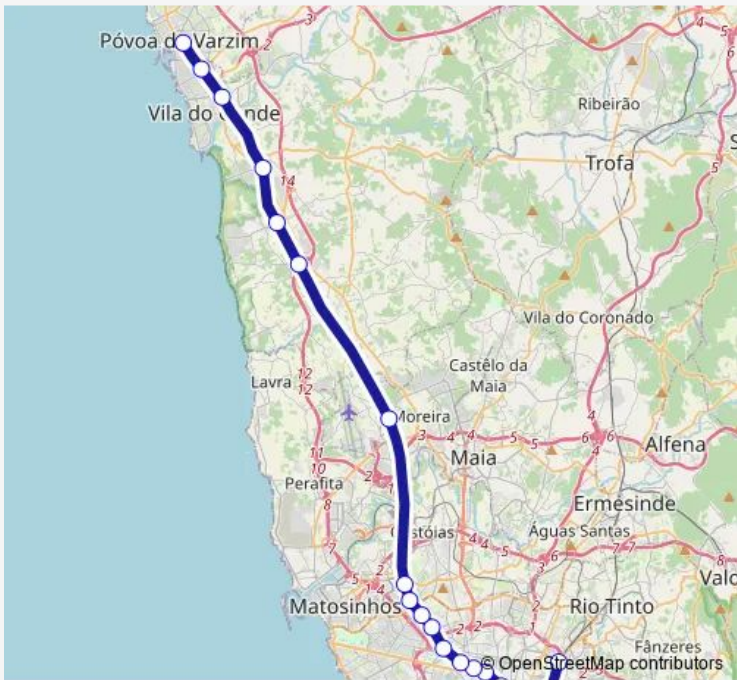

Direction
 Estádio do Dragão — Póvoa de Varzim
 21 stops
[Open route schedule](#)

- Estádio do Dragão
- Campanhã
- Heroísmo
- 24 de Agosto
- Bolhão
- Trindade
- Lapa
- Carolina Michaelis
- Casa da Música
- Francos
- Ramalde
- Viso
- Norteshopping I Sete Bicas
- Senhora da Hora
- Pedras Rubras
- VC Fashion Outlet I Modivas
- Mindelo
- Varziela
- Vila do Conde
- Portas Fronhas
- Póvoa de Varzim

Route schedule
 Estádio do Dragão — Póvoa de Varzim

| | |
|-----------|-------------|
| Monday | 06:41-19:46 |
| Tuesday | 06:41-19:46 |
| Wednesday | 06:41-19:46 |
| Thursday | 06:41-19:46 |
| Friday | 06:41-19:46 |
| Saturday | — |
| Sunday | — |

Route info
 Direction: Estádio do Dragão
 Stops: 21
 Trip Duration: 0 hour 54 min

Direction

Póvoa de Varzim — Estádio do Dragão

21 stops

[Open route schedule](#)

Póvoa de Varzim

Portas Fronhas

Vila do Conde

Friday 06:40-19:46

Saturday —

Sunday —

Route info

Direction: Póvoa de Varzim

Stops: 21

Trip Duration: 0 hour 55 min

Bx Metro time schedules and route maps are available in an offline PDF at busmaps.com. Use the busmaps.com website to see live bus times, train schedule or subway schedule, and step-by-step directions for all public transit in Porto