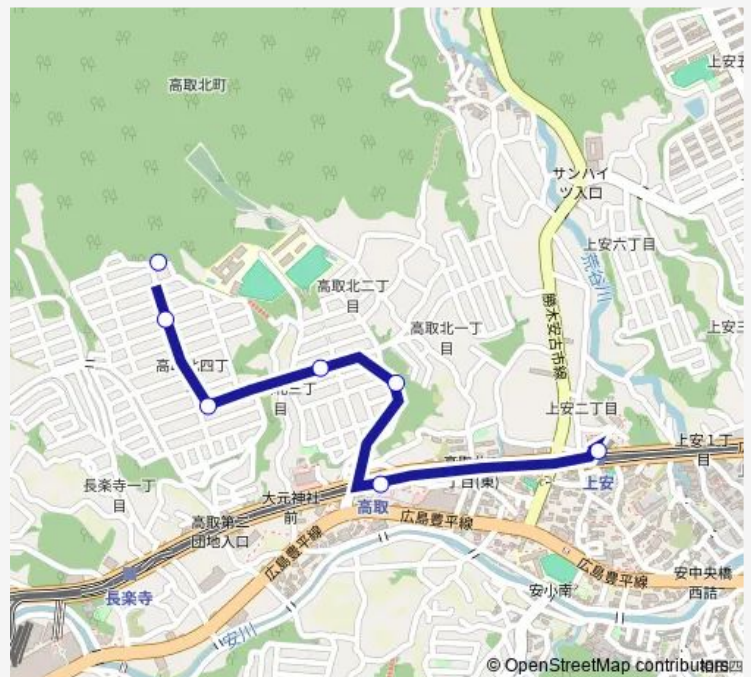

Tuesday 09:18-22:06

Wednesday 09:18-22:06

Thursday 09:18-22:06

Friday 09:18-22:06

Saturday 09:09-21:28

Sunday 09:09-21:28

Route info

Direction: 上安駅

Stops: 7

Trip Duration: 0 hour 8 min

■ 上安駅→第二高取団地

上安駅→第二高取団地 Bus time schedules and route maps are available in an offline PDF at busmaps.com. Use the busmaps.com website to see live bus times, train schedule or subway schedule, and step-by-step directions for all public transit in Hiroshima