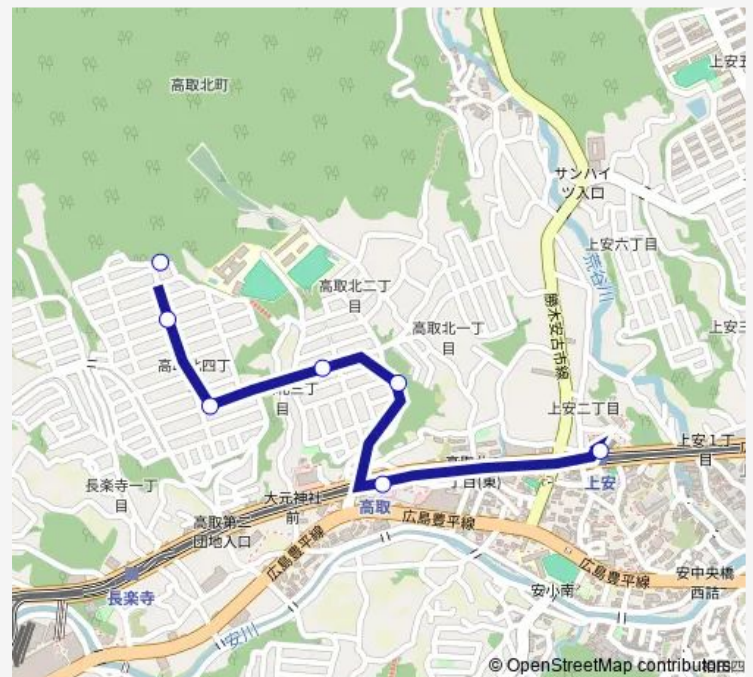

Tuesday 09:18-22:06

Wednesday 09:18-22:06

Thursday 09:18-22:06

Friday 09:18-22:06

Saturday 09:09-21:28

Sunday 09:09-21:28

Route info

Direction: 上安駅

Stops: 7

Trip Duration: 0 hour 8 min

■ 上安駅→第二高取団地

上安駅→第二高取団地 Bus time schedules and route maps are available in an offline PDF at busmaps.com. Use the busmaps.com website to see live bus times, train schedule or subway schedule, and step-by-step directions for all public transit in Hiroshima