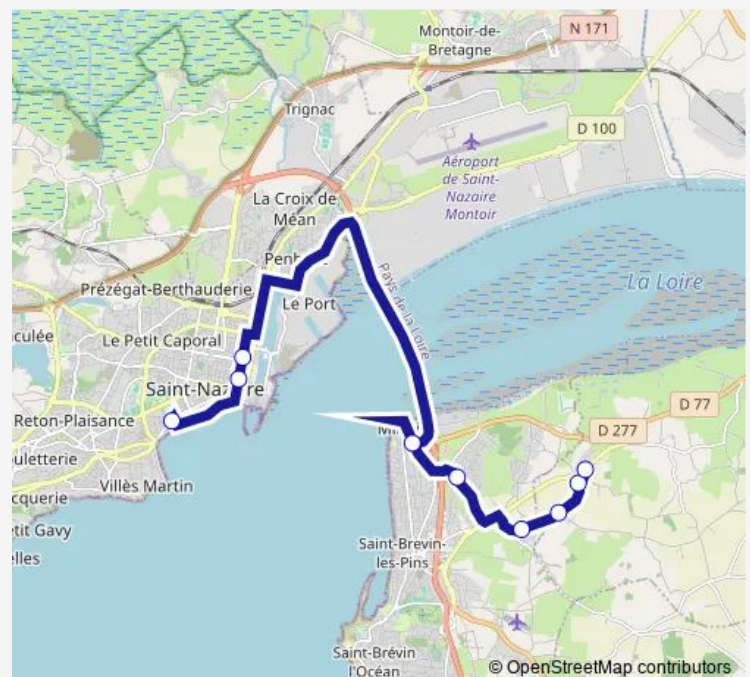

Direction

Arret St Louis - St Naza — La Baie de la Loire - Lr Corsept

9 stops

[Open route schedule](#)

Arret St Louis - St Naza

Arret Théâtre - St Na

Arret Ruban Bleu - St Nazaire

Correspondance Max Jacob - St Bre

Monday 18:10

Tuesday 18:10

Wednesday 12:35

Thursday 18:10

Friday 18:10

Saturday —

Sunday —

Route info

Direction: Arret St Louis - St Naza

Stops: 9

Trip Duration: 0 hour 52 min

Direction

La Baie de la Loire - Lr Corsept — Arret St Louis - St Naza

9 stops

[Open route schedule](#)

La Baie de la Loire - Lr Corsept

Sunday —

Route info

Direction: La Baie de la Loire - Lr Corsept

Stops: 9

Trip Duration: 0 hour 48 min

Direction

Arret Pm Juret - St Nazaire — Prégaunderie Aubette - Corsept

16 stops