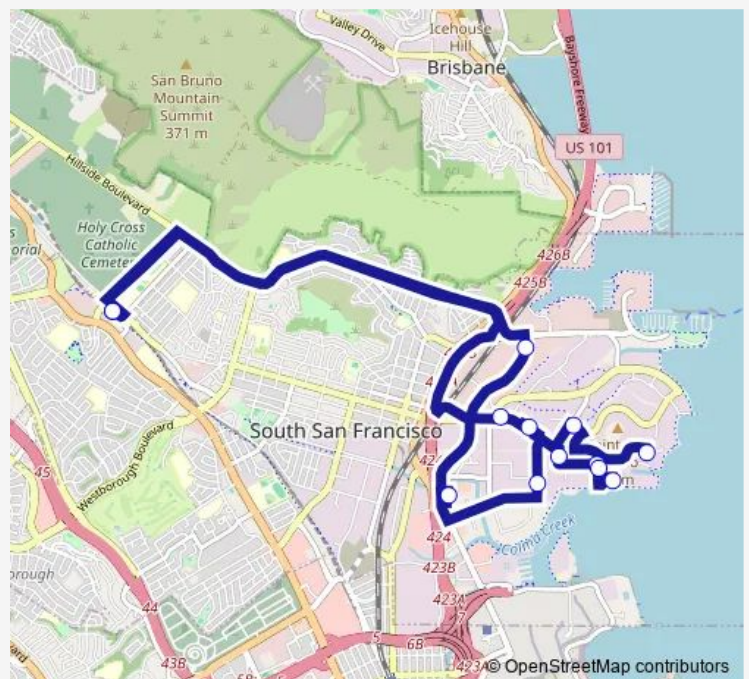

269 E. Grand Ave. (PM Only)

213 E. Grand Ave. (PM Only)

1000 Gateway Blvd.

South San Francisco BART (UGB/OTP, Bay #6)

Route schedule

South San Francisco BART (UGB/OTP, Bay #6) — South San Francisco BART (UGB/OTP, Bay #6)

Monday 15:05-17:47

Tuesday 15:05-17:47

Wednesday 15:05-17:47

Thursday 15:05-17:47

Friday 15:05-17:47

Saturday —

Sunday —

Route info

Direction: South San Francisco BART (UGB/OTP, Bay #6)

Stops: 13

Trip Duration: 0 hour 49 min

UGB Shuttle — Utah-Grand Bart

Direction

South San Francisco BART (UGB/OTP, Bay #6) — South San Francisco BART (UGB/OTP, Bay #6)

13 stops

[Open route schedule](#)

South San Francisco BART (UGB/OTP, Bay #6)

701 Gateway Blvd.

169 Harbor Way (AM Only)

230 E. Grand Ave. (AM Only)

Kimball & E. Grand Ave.

390 Swift Ave.