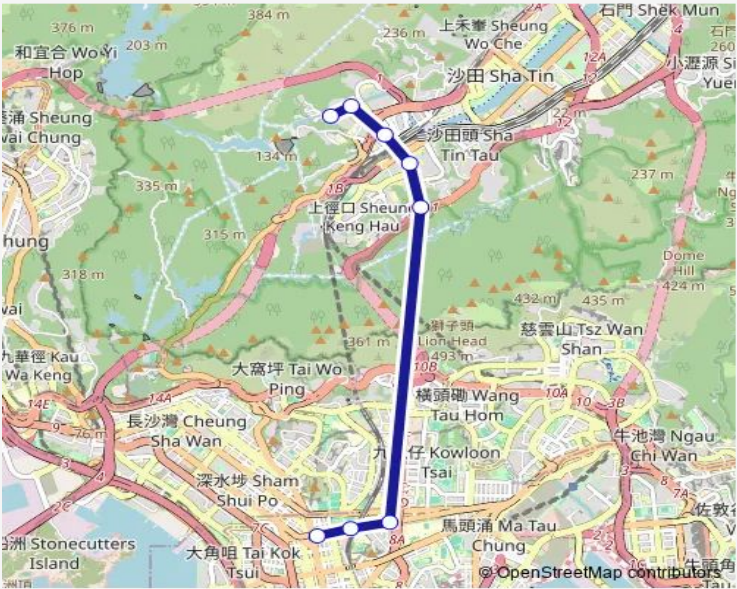

Route schedule
 MEI TIN SHOPPING CENTRE, MEI TIN ESTATE — SAI YEUNG CHOI STREET SOUTH, NEAR CHEUNG LING MANSION|SAI YEUNG CHOI STREET SOUTH, CHEUNG LING MANSION|SAI YEUNG CHOI STREET SOUTH, NEAR CHEUNG LING MANSION|SAI YEUNG CHOI STREET SOUTH, NEAR CHEUNG LING MANSION

Monday	01:20-22:50
Tuesday	01:20-22:50
Wednesday	01:20-22:50
Thursday	01:20-22:50
Friday	01:20-22:50
Saturday	01:20-22:50
Sunday	01:20-22:50

Route info

Direction: MEI TIN SHOPPING CENTRE, MEI TIN ESTATE

Stops: 8

Trip Duration: 0 hour 28 min

Direction

SAI YEUNG CHOI STREET SOUTH, NEAR CHEUNG LING MANSION|SAI YEUNG CHOI STREET SOUTH, CHEUNG LING MANSION|SAI YEUNG CHOI STREET SOUTH, NEAR CHEUNG LING MANSION|SAI YEUNG CHOI STREET SOUTH, NEAR CHEUNG LING MANSION — MEI TIN SHOPPING CENTRE, MEI TIN ESTATE

Monday 01:25-23:15

Tuesday 01:25-23:15

Wednesday 01:25-23:15

Thursday 01:25-23:15

Friday 01:25-23:15

Saturday 01:25-23:15

Sunday 01:25-23:15

Route info