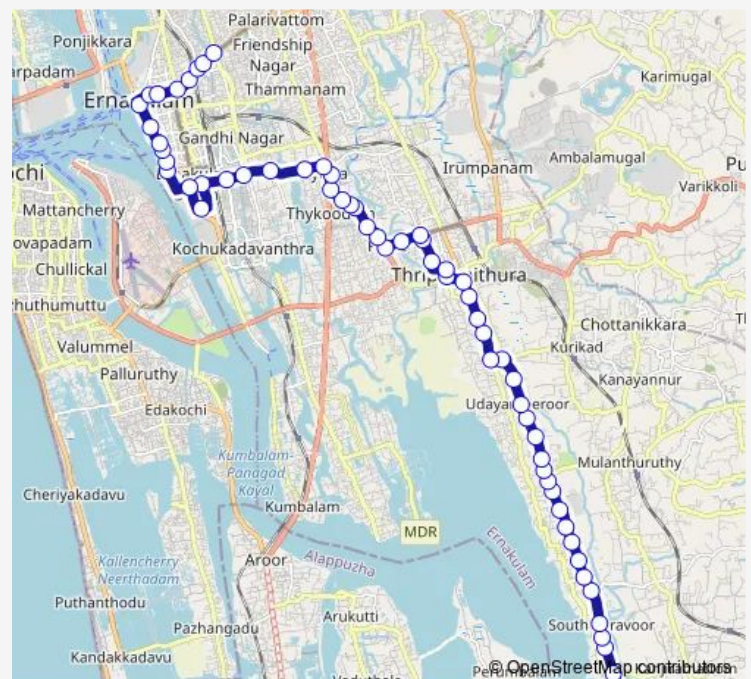

Route schedule

Kaloor — Poothota

Monday	06:00
Tuesday	06:00
Wednesday	06:00
Thursday	06:00
Friday	06:00
Saturday	06:00
Sunday	06:00

Route info

Direction: Kaloor

Stops: 64

Trip Duration: 1 hour 20 min

■ Kaloor ↔ Poothotta (via Menaka)

Elamkulam Junction

Elamkulam

Janatha

Vyttila Junction

Vyttila Devaswom Board

Vyttila

Sub Station

Oen