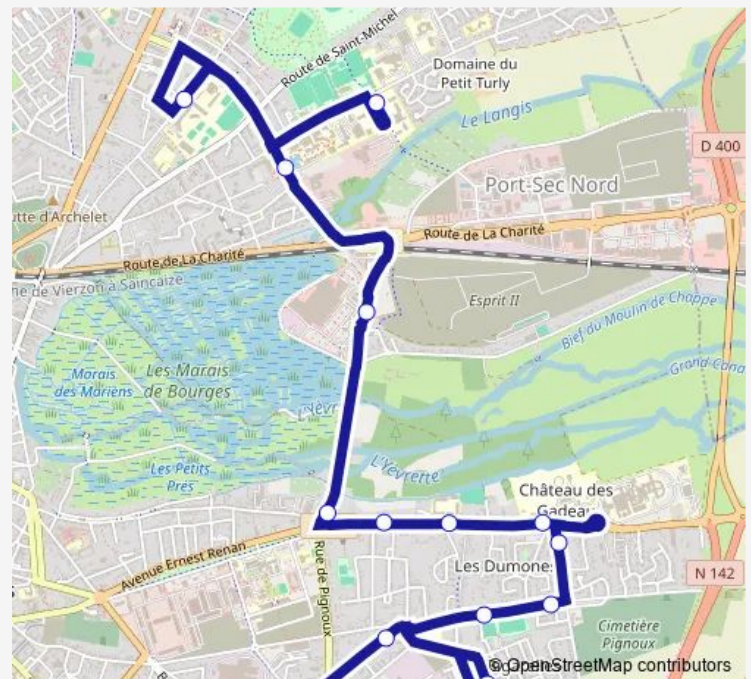

Bus B221

[Go to website](#)

Direction

Pyrotechnie — Collège Jules Verne

14 stops

[Open route schedule](#)

Pyrotechnie

Sembat

Lt A.Lefebvre

Capitaine Locard

Dumones

Thyzons

Gadeaux

L.E.P.

Lapparent

Pignoux

Chaussée de Chappe

De Lattre

Alain Fournier

Collège Jules Verne

Route schedule

Pyrotechnie — Collège Jules Verne

Monday 07:30-13:20

Tuesday 07:30-13:20

Wednesday 07:30

Thursday 07:30-13:20

Friday 07:30-13:20

Saturday —

Sunday —

Route info

Direction: Pyrotechnie

Stops: 14

Trip Duration: 0 hour 32 min