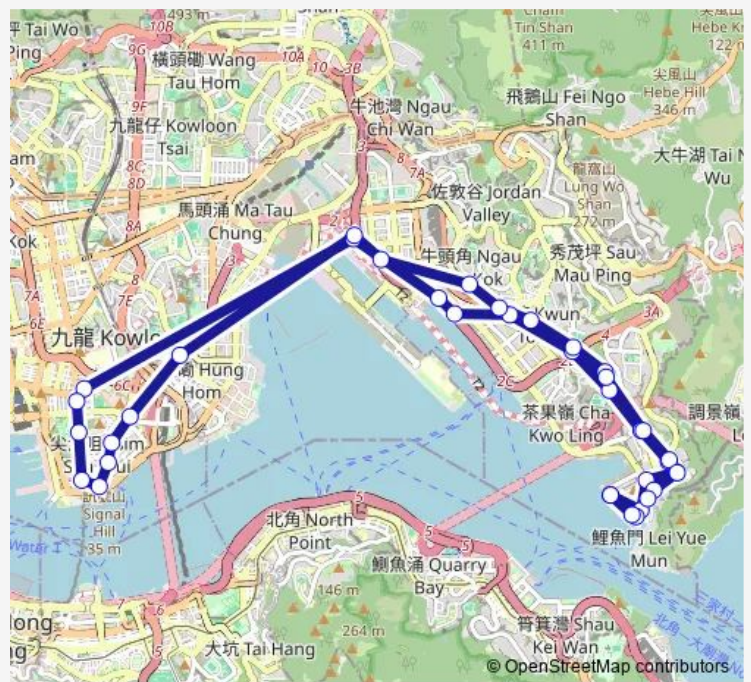

Bus 14X YAU Tong (Shung TAK WAI) - Tsim SHA Tsui (Circular)

[Go to website](#)

Direction
 [Kmb] Shung TAK Wai — [Kmb] Shung TAK Wai
 37 stops
[Open route schedule](#)

- [Kmb] Shung TAK Wai
- [Kmb] Shung Shun Street
- [Ctb] YAU Tong|[Kmb] YAU Tong BUS Terminus
- [Ctb] KO YEE Estate, KO Chiu Road|[Kmb] KO YEE Estate
- [Ctb] KO Chun Court, KO Chiu Road|[Kmb] KO Chun Court
- [Kmb] ST. Antonius Girls' College
- [Ctb] LAM TIN Station, LEI YUE MUN Road|[Kmb+Ctb] LAM TIN Station/
Lam TIN Station, LEI YUE MUN Road|[Kmb] LAM TIN Station
- [Ctb] Kwun Tong LAW Courts, LEI YUE MUN Road|[Kmb+Ctb] Kwun Tong LAW Courts/
Kwun Tong LAW Courts, LEI YUE MUN Road|[Kmb] Kwun Tong LAW Courts
- [Ctb] Millennium City, Kwun Tong Road|[Kmb+Ctb] Kwun Tong BBI - Millennium City/
Millennium City, Kwun Tong Road|[Kmb] Kwun Tong BBI - Millennium City
- [Ctb] LAI YIP Street, HOI BUN Road|[Kmb] LAI YIP Street, Kwun Tong
- [Ctb] Kwun Tong Promenade, HOI BUN Road|[Kmb] Kwun Tong Promenade
- [Ctb] Hongkong Post Building, KAI FUK Road|[Kmb] KAI TAK Tunnel BBI - KAI FUK Road
- [Ctb] Kowloon Union Church, Jordan Road|[Kmb+Ctb] Kowloon Union Church/
Kowloon Union Church, Jordan Road|[Kmb] Kowloon Union Church
- [Ctb] Prudential Centre, Nathan Road|[Kmb] TAK Shing Street Tsim SHA Tsui

Route schedule
 [Kmb] Shung TAK Wai — [Kmb] Shung TAK Wai

Monday	06:00-18:30
Tuesday	06:00-18:30
Wednesday	06:00-18:30
Thursday	06:00-18:30
Friday	06:00-18:30
Saturday	06:00
Sunday	06:00

Route info
 Direction: [Kmb] Shung TAK Wai
 Stops: 37
 Trip Duration: 0 hour 53 min