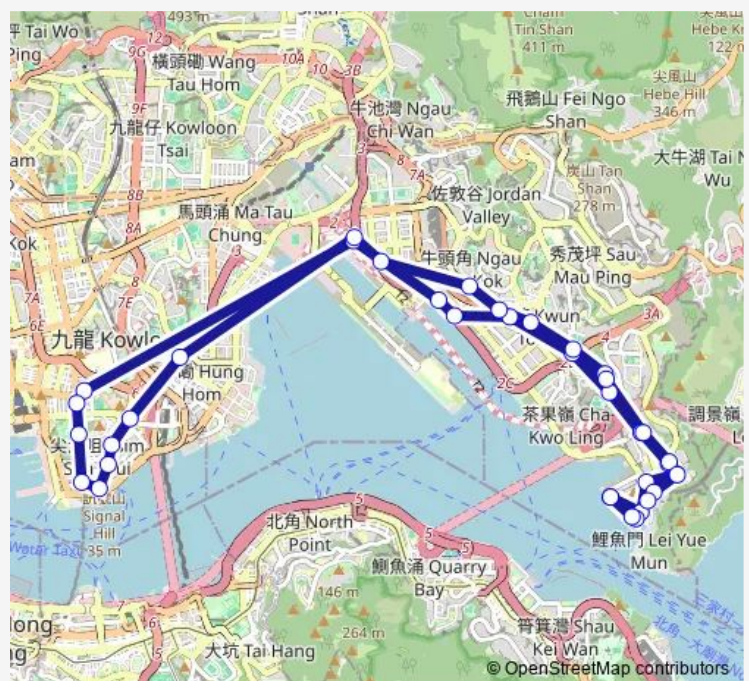

Route schedule

[Kmb] Shung TAK Wai — [Kmb] Shung TAK Wai

Monday	06:00-18:30
Tuesday	06:00-18:30
Wednesday	06:00-18:30
Thursday	06:00-18:30
Friday	06:00-18:30
Saturday	06:00
Sunday	06:00

Route info

Direction: [Kmb] Shung TAK Wai

Stops: 37

Trip Duration: 0 hour 49 min

■ 14x — YAU Tong (Shung TAK WAI) - Tsim SHA Tsui (Circular)

[Ctb] Kimberley Road, Nathan Road[[Kmb] Kimberley Road

[Ctb] Middle Road, Nathan Road[[Kmb] Tsim SHA Tsui BBI - Middle Road