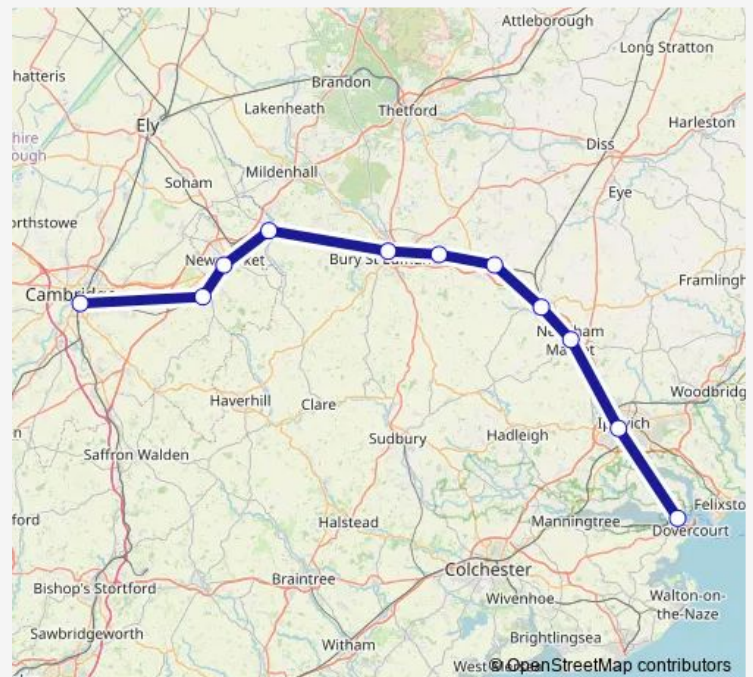

Rail Le:Cbg->Hpq LE train service from CBG to Hpq

[Go to website](#)

Direction

Cambridge — Harwich International

11 stops

[Open route schedule](#)

Cambridge

Dullingham

Newmarket

Kennett

Bury St Edmunds

Thurston

Elmswell

Stowmarket

Needham Market

Ipswich

Harwich International

Route schedule

Cambridge — Harwich International

Monday 19:47

Tuesday 19:47

Wednesday 19:47

Thursday 19:47

Friday 19:47

Saturday 19:47

Sunday 19:45

Route info

Direction: Cambridge

Stops: 11

Trip Duration: 1 hour 43 min

■ Le:Cbg->Hpq — LE train service from CBG to Hpq