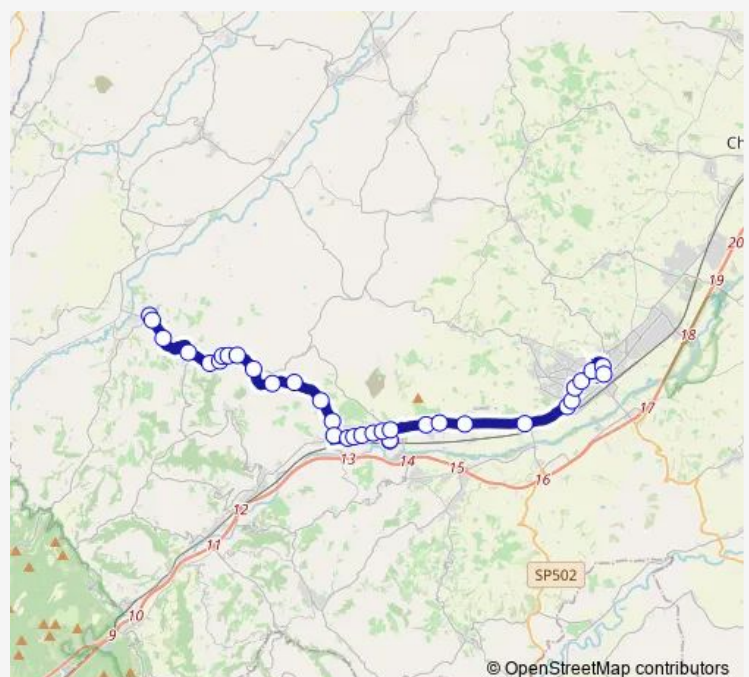

### Route schedule

Jesi (Capolinea) — Serra DE Conti (Porta Croce).

Monday	14:00-15:40
Tuesday	14:00-15:40
Wednesday	14:00-15:40
Thursday	14:00-15:40
Friday	14:00-15:40
Saturday	14:00-15:40
Sunday	—

### Route info

Direction: Jesi (Capolinea)

Stops: 34

Trip Duration: 0 hour 35 min

■ Cr1 — Osteria-Serra DE Conti-Montecarotto-P.S. Marcello-Castelplanio-Moie-Jesi-Ancona

Poggio SAN Marcello (Bivio).

Montecarotto (Barbini).