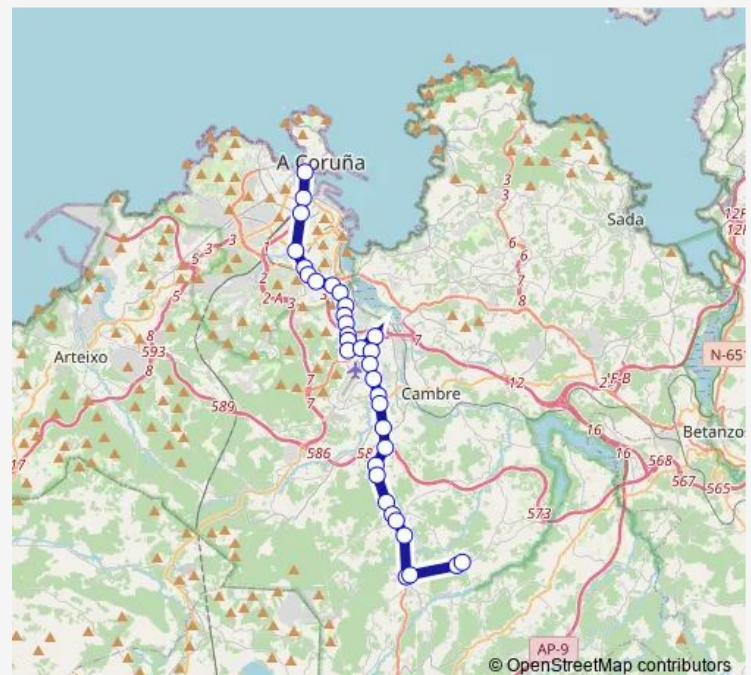

Outlet

Route schedule

Entrexardins — Cañas Aserradero

Monday 12:50-18:50

Tuesday 12:50-18:50

Wednesday 12:50-18:50

Thursday 12:50-18:50

Friday 12:50-18:50

Saturday 06:15-21:50

Sunday —

Route info

Direction: Entrexardins

Stops: 34

Trip Duration: 0 hour 46 min

A Pena Sigras

Sigras Venezuela