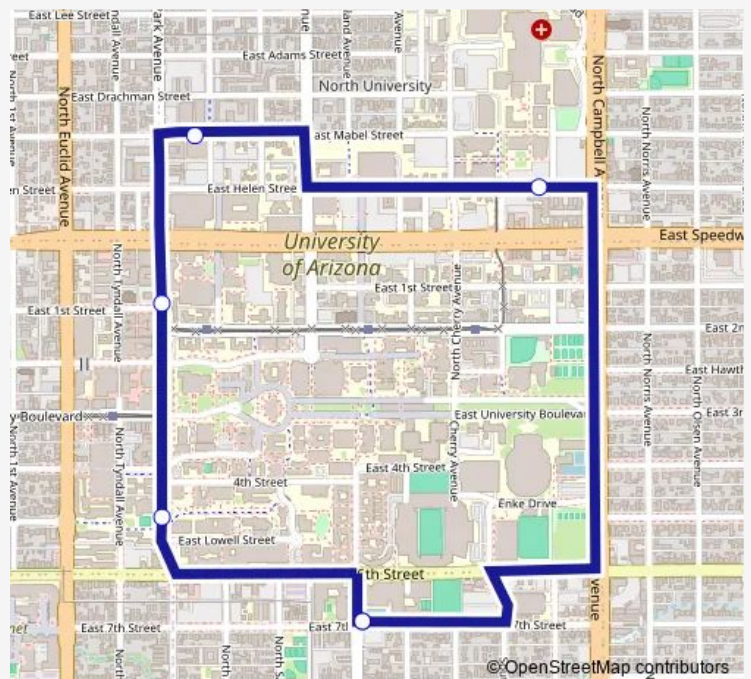

Bus Special Event - Bash at the Rec

[Go to website](#)

Direction

Rec Center — Rec Center

6 stops

[Open route schedule](#)

Rec Center

Park Student Union East

Manzanita/Mohave East

Honors Village South

Babcock

Rec Center

Route schedule

Rec Center — Rec Center

Monday —

Tuesday —

Wednesday —

Thursday —

Friday —

Saturday —

Sunday 18:00-21:00

Route info

Direction: Rec Center

Stops: 6

Trip Duration: 0 hour 30 min

Special Event - Bash at the Rec

Bus time schedules and route maps are available in an offline PDF at busmaps.com. Use the busmaps.com website to see live bus times, train schedule or subway schedule, and step-by-step directions for all public transit in Tucson