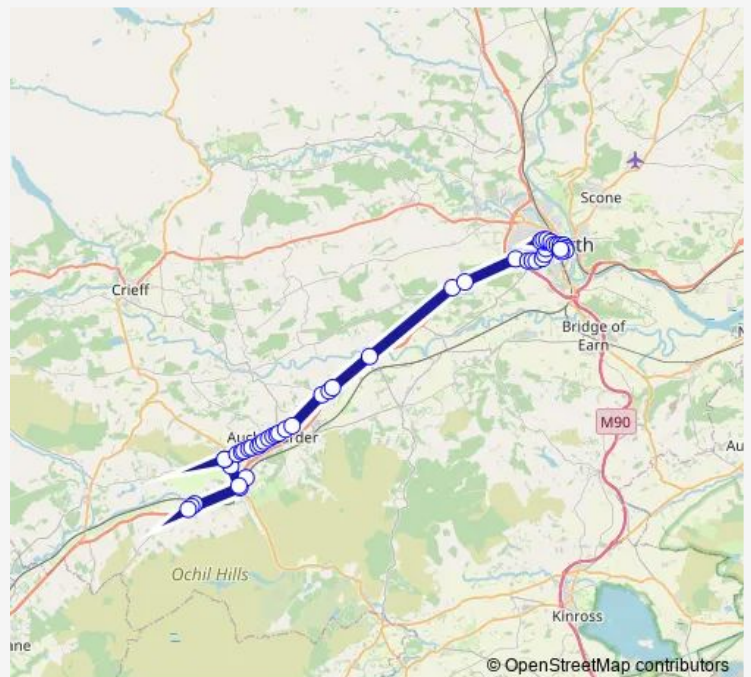

Bus 19A

[Go to website](#)

Direction

Church — Bus Station

49 stops

[Open route schedule](#)

- Church
- Coaching Inn
- Moray Institute
- Loaninghead Flyover
- Gleneagles Station
- Loaninghead Flyover
- Gleneagles Hotel
- Gleneagles Trades Entrance
- Gleneagles Trades Entrance
- Muirton
- Clydesdale Court
- The Paddock
- Drummond Avenue
- Orchil Crescent
- St Margarets Crescent
- St Margaret's Hospital
- Sydney Crescent
- St Kessogs Place
- Aytoun Hall
- Castle Wynd
- Abbey Road

Route schedule

Church — Bus Station

Monday	08:45-12:28
Tuesday	08:45-12:28
Wednesday	08:45-12:28
Thursday	08:45-12:28
Friday	08:45-12:28
Saturday	08:45-14:10
Sunday	—

Route info

Direction: Church

Stops: 49

Trip Duration: 0 hour 50 min

■ 19A

BusMaps

Darnley Hill

Ruthven Park

Loanfoot Park

Smiddy Haugh Hotel

Maidenplain Place

Smiddy Haugh Hotel

Loanfoot Park

Ruthven Park

Darnely Hill

Route schedule

Bus Station — Turning Circle

Monday 11:20-17:30

Tuesday 11:20-17:30