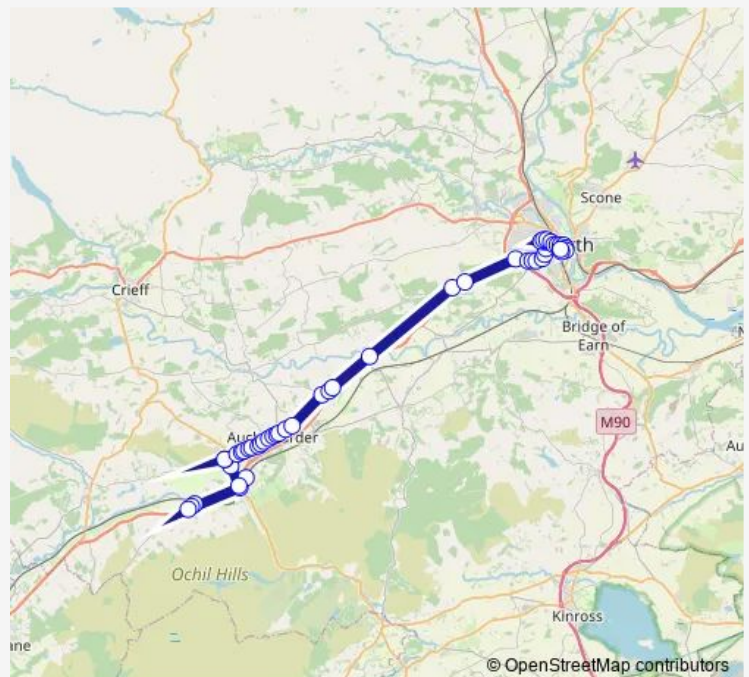

### Direction

Church — Bus Station

49 stops

[Open route schedule](#)

- Church
- Coaching Inn
- Moray Institute
- Loaninghead Flyover
- Gleneagles Station
- Loaninghead Flyover
- Gleneagles Hotel
- Gleneagles Trades Entrance
- Gleneagles Trades Entrance
- Muirton
- Clydesdale Court
- The Paddock
- Drummond Avenue
- Orchil Crescent
- St Margarets Crescent
- St Margaret's Hospital
- Sydney Crescent
- St Kessogs Place
- Aytoun Hall
- Castle Wynd
- Abbey Road

### Route schedule

Church — Bus Station

Monday	08:45-12:28
Tuesday	08:45-12:28
Wednesday	08:45-12:28
Thursday	08:45-12:28
Friday	08:45-12:28
Saturday	08:45-14:10
Sunday	—

### Route info

Direction: Church

Stops: 49

Trip Duration: 0 hour 50 min

■ 19A

BusMaps

Darnley Hill

Ruthven Park

## Route schedule

Bus Station — Turning Circle

Monday 11:20-17:30

Tuesday 11:20-17:30

Wednesday 11:20-17:30

Thursday 11:20-17:30

Friday 11:20-17:30

Saturday 11:20-17:30