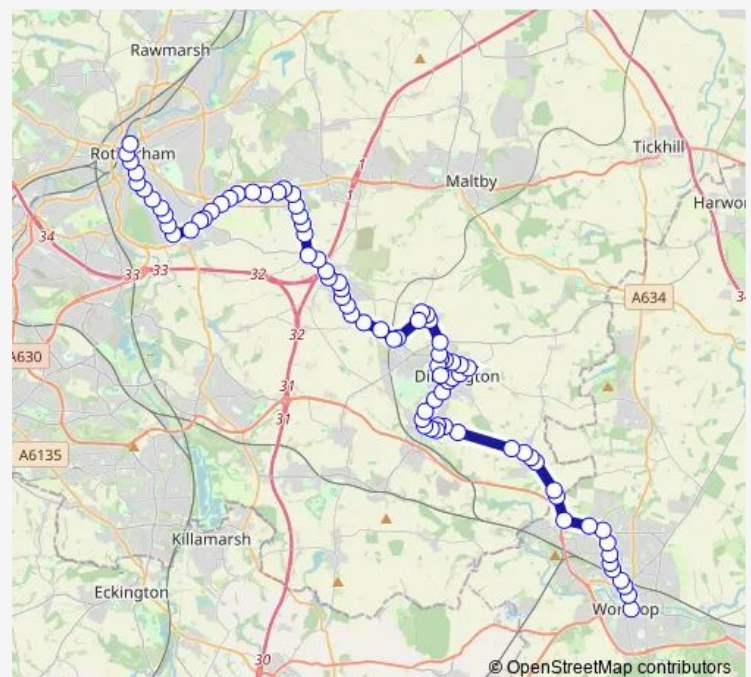

### Route schedule

Rotherham Interchange/A7 — Worksop Bus Station

Monday 06:25-19:55

Tuesday 06:25-19:55

Wednesday 06:25-19:55

Thursday 06:25-19:55

Friday 06:25-19:55

Saturday 06:25-19:55

### Route info

Direction: Rotherham Interchange/A7

Stops: 87

Trip Duration: 1 hour 30 min

19A — Worksop - Rotherham

BusMaps

East Bawtry Road/Wickersley Road

Bawtry Road/Beech Avenue