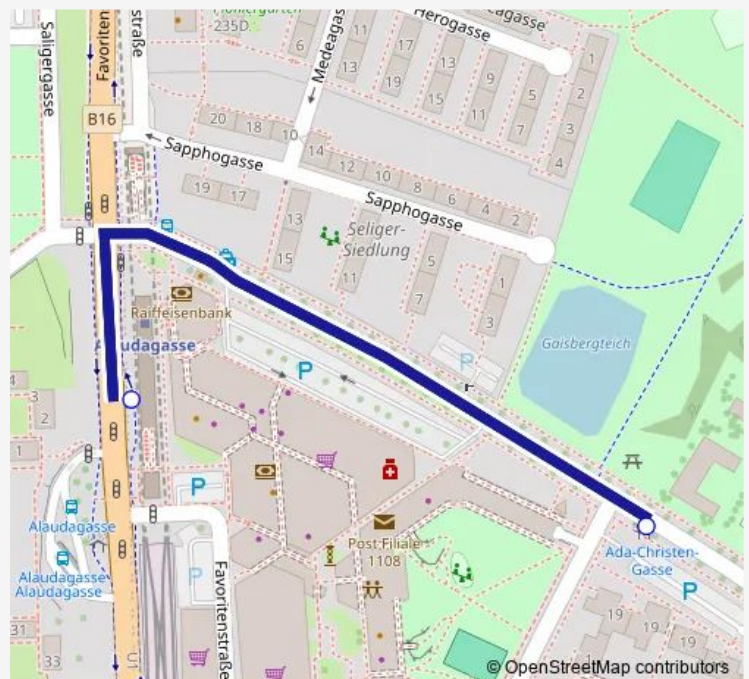

Wendstattgasse

Hubert-Gsur-Gasse

Adolf-Unger-Gasse

Stockholmer Platz

Alaudagasse

Route schedule

Alaudagasse — Alaudagasse

Monday —

Tuesday 04:46-00:44⁺¹

Wednesday —

Thursday —

Friday —

Saturday —

Sunday —

Route info

Direction: Alaudagasse

Stops: 9

Trip Duration: 0 hour 10 min

Direction

Alaudagasse — Ada-Christen-Gasse

2 stops

[Open route schedule](#)

Alaudagasse

Ada-Christen-Gasse

Route info

Direction: Alaudagasse

Stops: 2

Trip Duration: 0 hour 1 min

Direction

Ada-Christen-Gasse — Alaudagasse

8 stops

[Open route schedule](#)