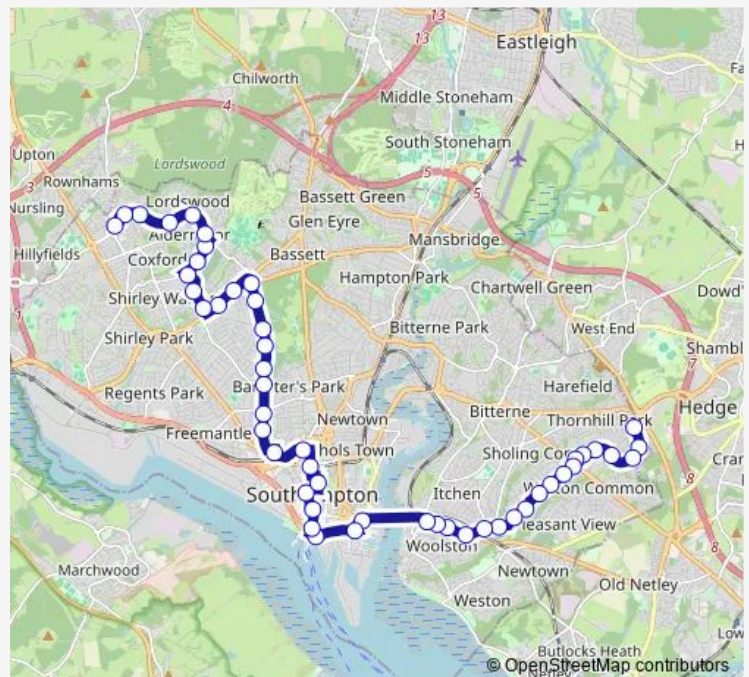

### Route schedule

Lord's Hill Centre — Fairfax Court

Monday 05:35-22:25

Tuesday 05:35-22:25

Wednesday 05:35-22:25

Thursday 05:35-22:25

Friday 05:35-22:25

Saturday 05:35-22:25

### Route info

Direction: Lord's Hill Centre

Stops: 52

Trip Duration: 1 hour 7 min

19a

Archers Road

Hill Farm Road

Alexandra Road

## Route info

Direction: Fairfax Court

Stops: 50

Trip Duration: 1 hour 11 min

Vincent's Walk

Above Bar

Art Gallery

Central Station