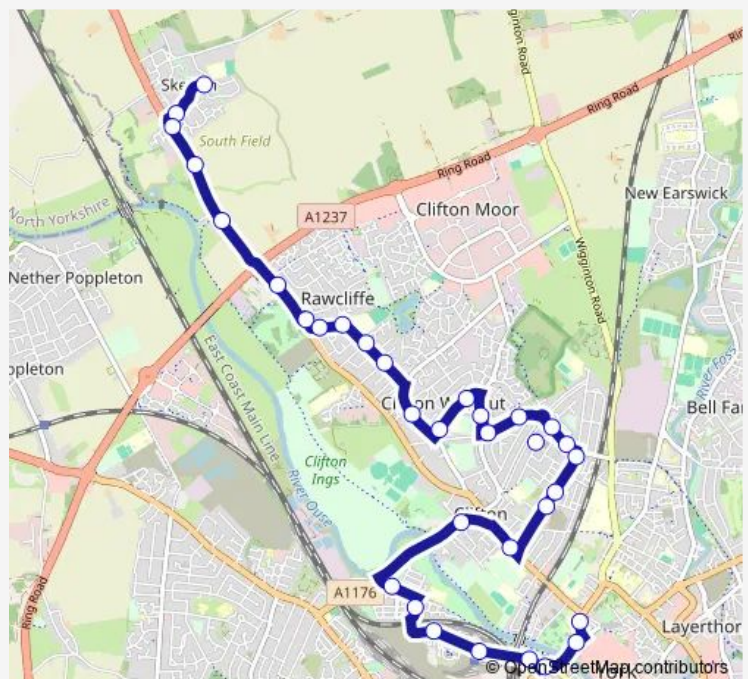

Bus 19A

[Go to website](#)

Direction

Brecksfield — Exhibition Square

33 stops

[Open route schedule](#)

Brecksfield

Fairfields Drive

Wilberforce Avenue

Field View

Cromer Street

Route schedule

Brecksfield — Exhibition Square

Monday	15:40
Tuesday	15:40
Wednesday	15:40
Thursday	15:40
Friday	15:40
Saturday	15:40
Sunday	—

Route info

Direction: Brecksfield

Stops: 33

Trip Duration: 0 hour 29 min

19A

BusMaps

St Lukes Church

Burton Croft

Clifton Methodist Church

Water End

Tuesday 17:30

Wednesday 17:30

Thursday 17:30

Friday 17:30

Saturday —

Sunday —

Route info

Direction: Exhibition Square