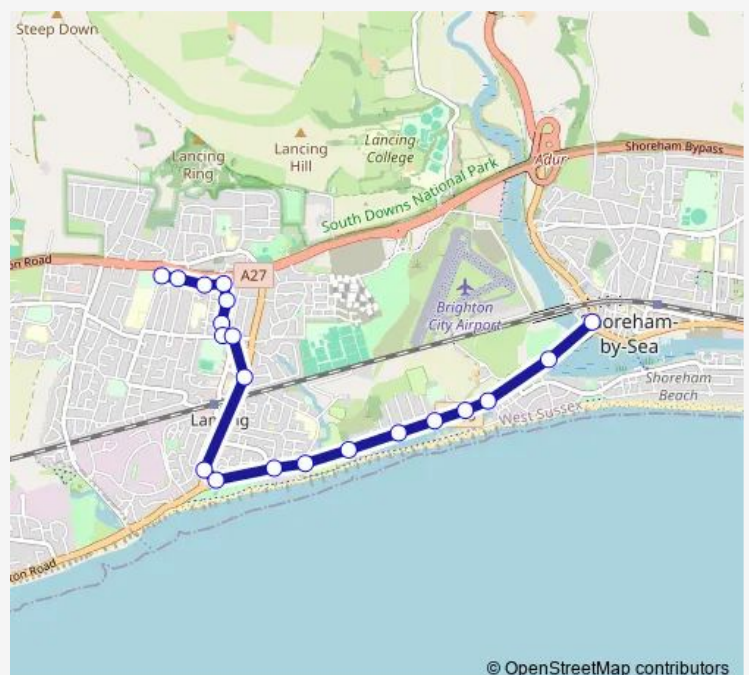

Bus 19A Shoreham-by-Sea - South Lancing - Sir Robert Woodard Academy

[Go to website](#)

Direction

Sir Robert Woodard Academy — Ropetackle

20 stops

[Open route schedule](#)

Sir Robert Woodard Academy

Fetherston Road

Adur Recreation Ground

Ropetackle

Route schedule

Sir Robert Woodard Academy — Ropetackle

Monday	15:50
Tuesday	15:50
Wednesday	15:50
Thursday	15:50
Friday	15:50
Saturday	—
Sunday	—

Route info

Direction: Sir Robert Woodard Academy

Stops: 20

Trip Duration: 0 hour 11 min

Direction

Ropetackle — Sir Robert Woodard Academy

17 stops

[Open route schedule](#)

Ropetackle

Adur Recreation Ground

Route info

Direction: Ropetackle

Stops: 17

Trip Duration: 0 hour 16 min

19A Bus time schedules and route maps are available in an offline PDF at busmaps.com. Use the busmaps.com website to see live bus times, train schedule or subway schedule, and step-by-step directions for all public transit in Lancing