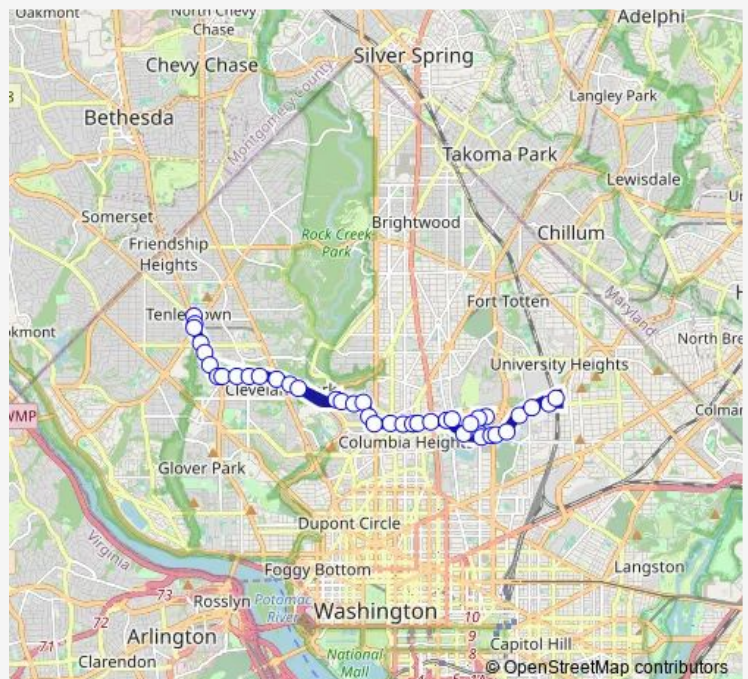

Washington Hospital Ctr+Outpatient

Michigan Av Nw+1 St Nw

Michigan Av Nw+Childrens Medical Ctr

Columbia Rd Nw+Warder St Nw

Columbia Rd Nw+Georgia Av Nw

Columbia Rd Nw+Sherman Av Nw

Columbia Rd Nw+11 St Nw

Columbia Rd Nw+13 St Nw

Columbia Rd Nw+14 St Nw

Columbia Rd Nw+16 St Nw

Harvard St Nw+Argonne Pl Nw

Mt Pleasant St Nw+Irving St Nw

**Route schedule**

Brookland-Cua+Bay B — Fort Dr Nw+Albemarle St Nw

Monday 01:36-01:16<sup>+1</sup>

Tuesday 01:36-01:16<sup>+1</sup>

Wednesday 01:36-01:16<sup>+1</sup>

Thursday 01:36-01:16<sup>+1</sup>

Friday 01:36-01:16<sup>+1</sup>

Saturday 01:36-01:16<sup>+1</sup>

Sunday 01:36-01:16<sup>+1</sup>

**Route info**

Direction: Brookland-Cua+Bay B

Stops: 40

Trip Duration: 0 hour 31 min

H4 — Crosstown

Mt Pleasant St Nw+Lamont St Nw

Park Rd Nw+Mt Pleasant St Nw

Park Rd Nw+18 St Nw

Park Rd Nw+19 St Nw