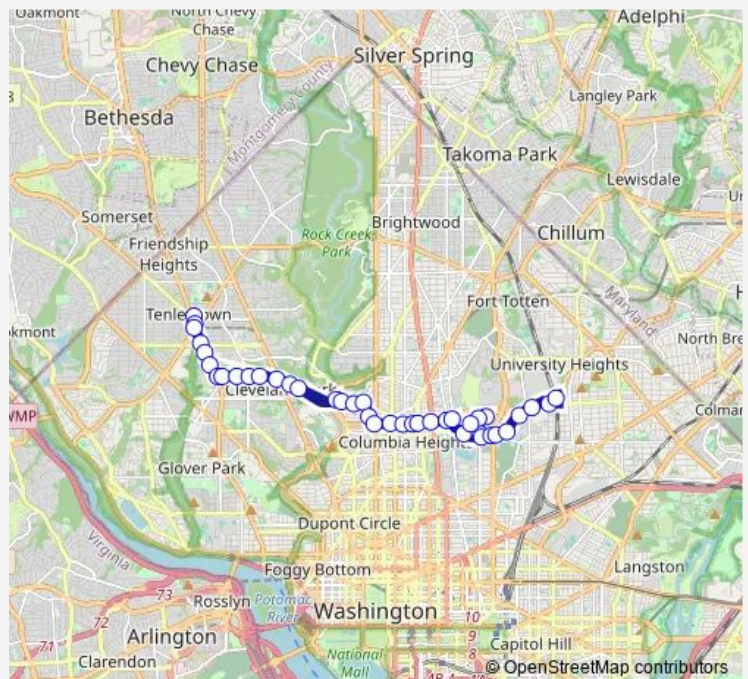

Columbia Rd Nw+14 St Nw

Columbia Rd Nw+16 St Nw

Harvard St Nw+Argonne Pl Nw

Mt Pleasant St Nw+Irving St Nw

Route schedule

Brookland-CUA+Bay B — Fort Dr Nw+Albemarle St Nw

Monday 01:36-01:16⁺¹

Tuesday 01:36-01:16⁺¹

Wednesday 01:36-01:16⁺¹

Thursday 01:36-01:16⁺¹

Friday 01:36-01:16⁺¹

Saturday 01:36-01:16⁺¹

Sunday 01:36-01:16⁺¹

Route info

Direction: Brookland-CUA+Bay B

Stops: 40

Trip Duration: 0 hour 47 min

H4 — Crosstown

Mt Pleasant St Nw+Lamont St Nw

Park Rd Nw+Mt Pleasant St Nw

Park Rd Nw+18 St Nw

Park Rd Nw+19 St Nw

KIngle Rd Nw+Rosemount Av Nw

Porter St Nw+#2501

Wisconsin Av Nw+Rodman St Nw

Wisconsin Av Nw+Upton St Nw

Wisconsin Av Nw+Veazey St Nw

Fort Dr Nw+Nebraska Av Nw

Fort Dr Nw+Albemarle St Nw

Direction

40 St Nw+Albemarle St Nw — Brookland-CUA+Bay B

40 stops