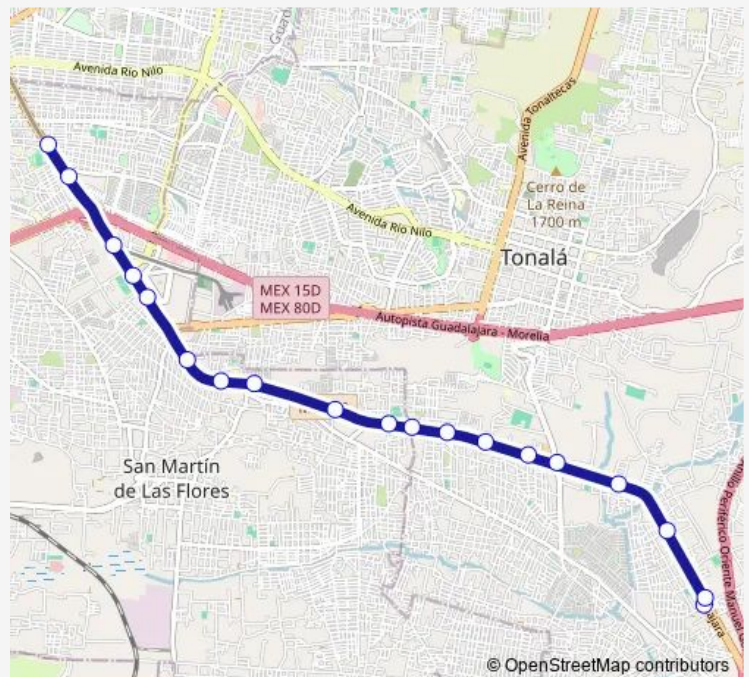

Bus C58-V1 Troncal C58-V1 - 644b CU Tonalá - Pajaritos

[Go to website](#)

Direction

Avenida Delas rosas — Avenida Francisco Silva Romero

19 stops

[Open route schedule](#)

- Avenida Delas rosas
- Avenida Delas rosas
- Calle Hidalgo
- Carretera libre a Zapotlanejo
- Avenida Arroyo de En Medio
- Carretera libre a Zapotlanejo
- Carretera libre a Zapotlanejo
- Gabino Barreda
- Morelos
- Francisco I. Madero
- Pedro Moreno
- Jose Mariano Abasolo
- Vicente Guerrero
- Camino Viejo a Tonalá
- Sala 3 de la central de autobuses
- Alba
- Avenida de las Torres
- Lázaro Cárdenas
- Avenida Francisco Silva Romero

Route schedule

Avenida Delas rosas — Avenida Francisco Silva Romero

Monday	05:00
Tuesday	05:00
Wednesday	05:00
Thursday	05:00
Friday	05:00
Saturday	05:00
Sunday	05:00

Route info

Direction: Avenida Delas rosas

Stops: 19

Trip Duration: 0 hour 30 min

Direction

Avenida Francisco Silva Romero — Toronja

17 stops

[Open route schedule](#)

Avenida Francisco Silva Romero

Avenida Francisco Silva Romero

Route info

Direction: Avenida Francisco Silva Romero

Stops: 17

Trip Duration: 0 hour 29 min

C58-V1 Bus time schedules and route maps are available in an offline PDF at busmaps.com. Use the busmaps.com website to see live bus times, train schedule or subway schedule, and step-by-step directions for all public transit in Tonalá