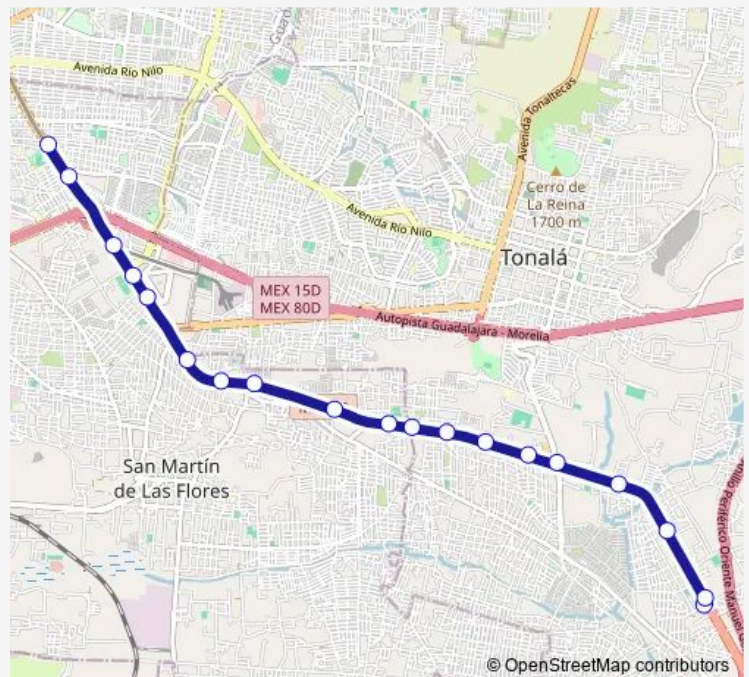

Bus C58-V1 Troncal C58-V1 - 644b CU Tonalá - Pajaritos

[Go to website](#)

Direction

Avenida Delas rosas — Avenida Francisco Silva Romero

19 stops

[Open route schedule](#)

- Avenida Delas rosas
- Avenida Delas rosas
- Calle Hidalgo
- Carretera libre a Zapotlanejo
- Avenida Arroyo de En Medio
- Carretera libre a Zapotlanejo
- Carretera libre a Zapotlanejo
- Gabino Barreda
- Morelos
- Francisco I. Madero
- Pedro Moreno
- Jose Mariano Abasolo
- Vicente Guerrero
- Camino Viejo a Tonalá
- Sala 3 de la central de autobuses
- Alba
- Avenida de las Torres
- Lázaro Cárdenas
- Avenida Francisco Silva Romero

Route schedule

Avenida Delas rosas — Avenida Francisco Silva Romero

Monday	05:00
Tuesday	05:00
Wednesday	05:00
Thursday	05:00
Friday	05:00
Saturday	05:00
Sunday	05:00

Route info

Direction: Avenida Delas rosas

Stops: 19

Trip Duration: 0 hour 30 min

Direction

Avenida Francisco Silva Romero — Toronja

17 stops

[Open route schedule](#)

Avenida Francisco Silva Romero

Avenida Francisco Silva Romero

Route info

Direction: Avenida Francisco Silva Romero

Stops: 17

Trip Duration: 0 hour 29 min

C58-V1 Bus time schedules and route maps are available in an offline PDF at busmaps.com. Use the busmaps.com website to see live bus times, train schedule or subway schedule, and step-by-step directions for all public transit in Tonalá