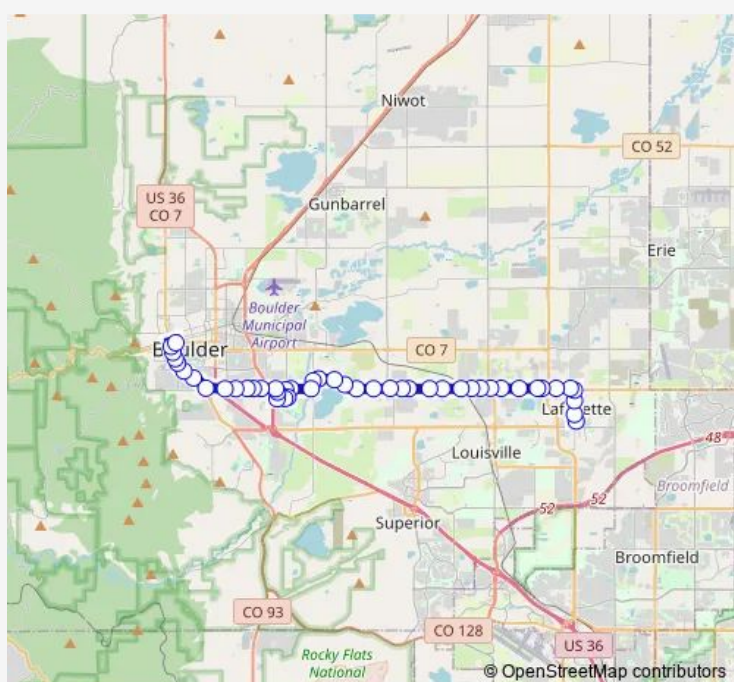

Baseline Rd & 75th St

Baseline Rd & Mallard Pond Dr

6800 Block Baseline Rd

Route schedule

Lafayette PnR Gate B — Downtown Boulder Station Gate E

Monday 07:29-17:47

Tuesday 07:29-17:47

Wednesday 07:29-17:47

Thursday 07:29-17:47

Friday 07:29-17:47

Saturday —

Sunday —

Route info

Direction: Lafayette PnR Gate B

Stops: 46

Trip Duration: 0 hour 46 min

225T — Boulder / Lafayette via Baseline

Baseline Rd & Lakeview Dr

Baseline Rd & Stearns Ave

Baseline Rd & Platt Middle School

Cherryvale Rd & Dimmit Dr

Baseline Rd & Cherryvale Rd

Baseline & Meadow Glen Dr

55th St & Baseline Rd

Baseline Rd & 35th St

Baseline Rd & 30th St

Baseline Rd & Broadway

Broadway & Regent Dr

Broadway & Euclid Ave

Broadway & Pleasant St

Broadway & University Ave

Broadway & Marine St