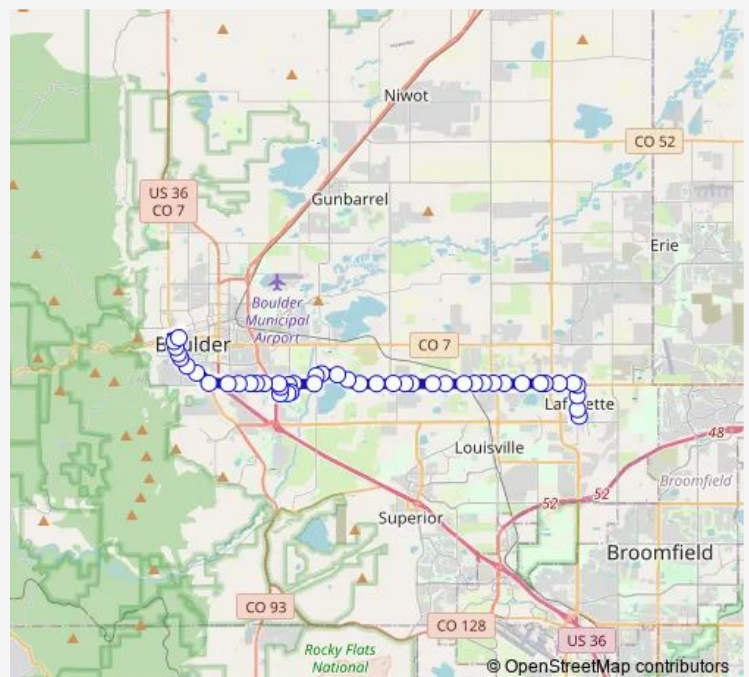

Baseline Rd & 75th St

Baseline Rd & Mallard Pond Dr

6800 Block Baseline Rd

Route schedule

Lafayette PnR Gate B — Downtown Boulder Station Gate E

Monday 07:29-17:47

Tuesday 07:29-17:47

Wednesday 07:29-17:47

Thursday 07:29-17:47

Friday 07:29-17:47

Saturday —

Sunday —

Route info

Direction: Lafayette PnR Gate B

Stops: 46

Trip Duration: 0 hour 46 min

225t — Boulder / Lafayette via Baseline

Baseline Rd & Lakeview Dr

Baseline Rd & Stearns Ave

Baseline Rd & Platt Middle School

Cherryvale Rd & Dimmit Dr

Baseline Rd & Cherryvale Rd

Baseline & Meadow Glen Dr

55th St & Baseline Rd

Baseline Rd & 35th St

Baseline Rd & 30th St

Baseline Rd & Broadway

Broadway & Regent Dr

Broadway & Euclid Ave

Broadway & Pleasant St

Broadway & University Ave

Broadway & Marine St