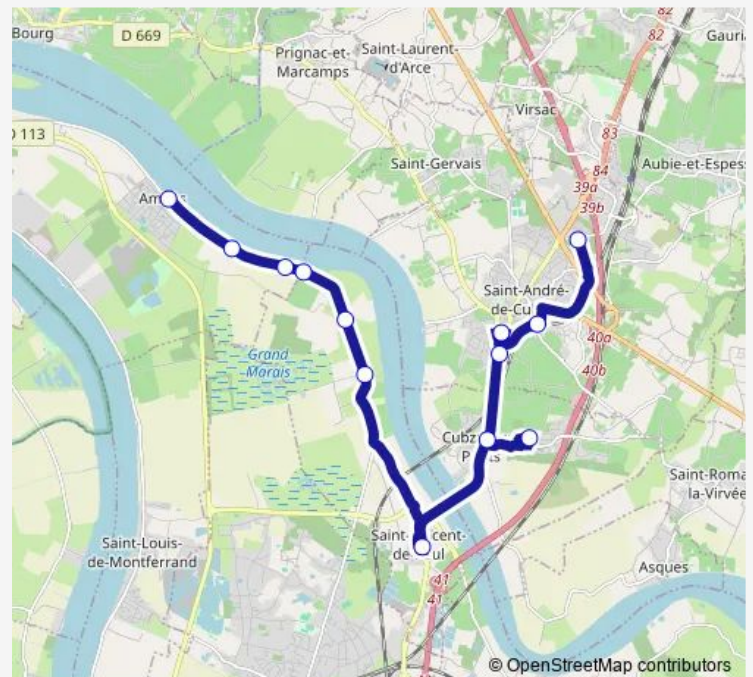

Salle des Fêtes

Bourg

Le Seguy

La Hollande

Les Gaudilles

Route schedule

Coll. Vauban — Les Gaudilles

Monday 17:15

Tuesday 17:15

Wednesday 13:05

Thursday 17:15

Friday 17:15

Saturday —

Sunday —

Route info

Direction: Coll. Vauban

Stops: 7

Trip Duration: 0 hour 22 min

R431 — Renfort Bordeaux Buttiniere - Blaye

Direction

Embarcadere — Maison du Vin

12 stops

[Open route schedule](#)

Embarcadere

Thursday 17:20

Friday 17:20

Saturday —

Sunday —

Route info

Direction: Embarcadere

Stops: 12

Trip Duration: 0 hour 20 min