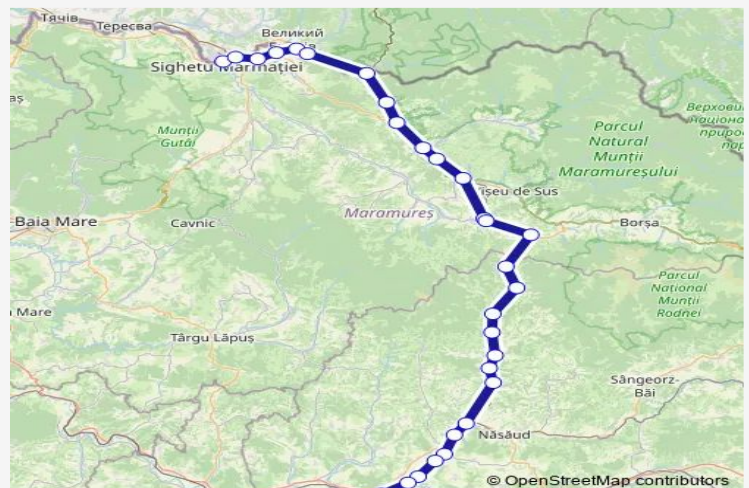

## Route schedule

Sighetu Marmăției — Beclean pe Someș

Monday	16:00
Tuesday	16:00
Wednesday	16:00
Thursday	16:00
Friday	16:00
Saturday	16:00
Sunday	16:00

## Route info

Direction: Sighetu Marmăției

Stops: 29

Trip Duration: 4 hour 46 min

Fiad Hm.

Fiezel h.

Telciu Hm.

Bichigiu h