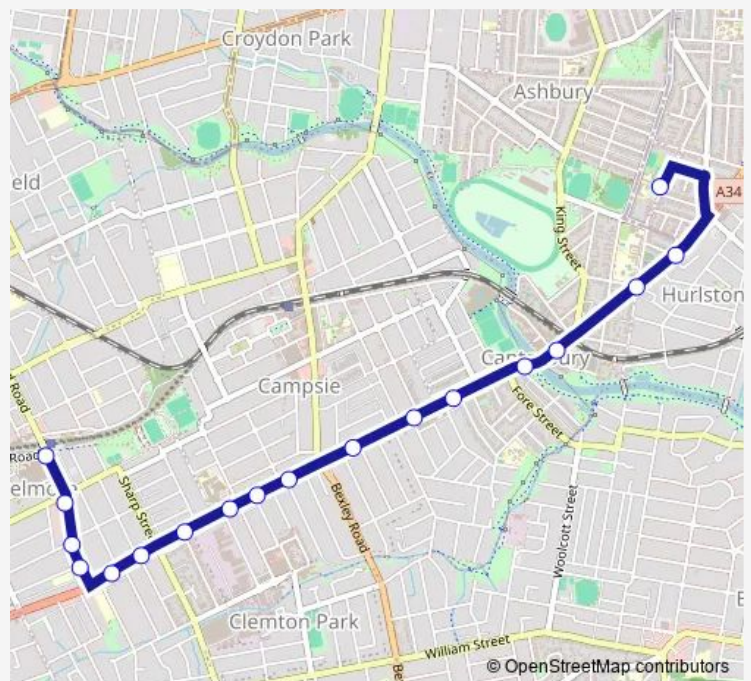

School Bus 631s Canterbury Boys High to Belmore Station

[Go to website](#)

**Direction**

Canterbury Boys High School, Hardy St — Belmore Shops, Burwood Rd

18 stops

[Open route schedule](#)

- Canterbury Boys High School, Hardy St
- Canterbury Rd At Dunkeld Av
- Canterbury Rd At Church St
- Canterbury Station, Canterbury Rd, Stand F
- Saint Mary Mackillop Reserve, Canterbury Rd
- Canterbury Rd At Howard St
- Canterbury Rd At Allen St
- Canterbury Rd At Robertson St
- Canterbury Rd At Viking St
- Canterbury Rd At Troy St
- Canterbury Rd Opp Canterbury Hospital
- Canterbury Rd At Chelmsford Av
- Canterbury Rd At Platts Av
- Canterbury Rd Opp Drummond St
- Burwood Rd After Canterbury Rd
- Burwood Rd At Chalmers St
- Burwood Rd Before Leylands Pde
- Belmore Shops, Burwood Rd

Route schedule

Canterbury Boys High School, Hardy St — Belmore Shops, Burwood Rd

Monday	—
Tuesday	14:45
Wednesday	—
Thursday	—
Friday	—
Saturday	—
Sunday	—

Route info

Direction: Canterbury Boys High School, Hardy St

Stops: 18

Trip Duration: 0 hour 22 min

631s School Bus time schedules and route maps are available in an offline PDF at [busmaps.com](https://busmaps.com). Use the [busmaps.com](https://busmaps.com) website to see live bus times, train schedule or subway schedule, and step-by-step directions for all public transit in Sydney