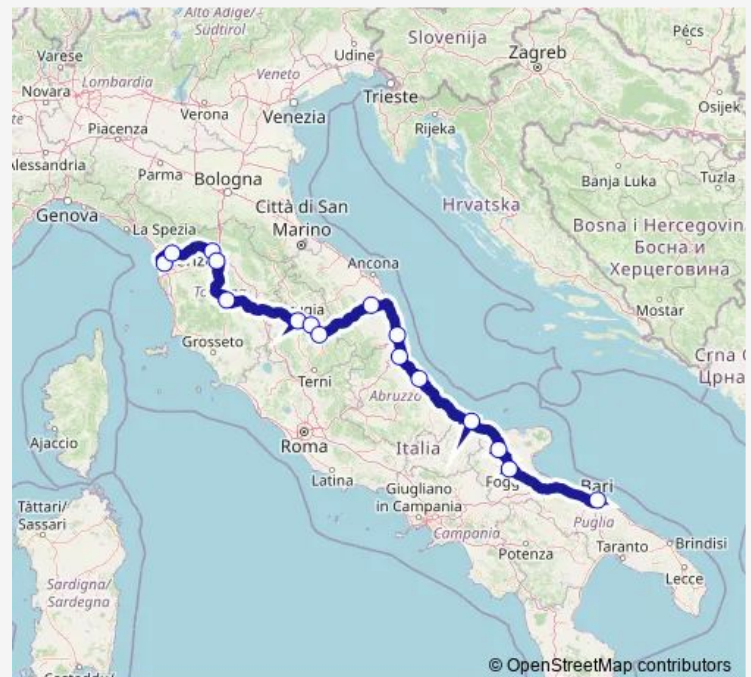

Siena (Stazione Fs)

Perugia (Piazza Partigiani)

Assisi (Santa Maria degli Angeli)

Foligno

Piediripa (Macerata)

San Benedetto del Tronto (Piazza Cesare Battisti 5/7)

Giulianova - Mosciano Sant'Angelo

Pescara

Wednesday 05:10-06:10

Thursday 05:10-06:10

Friday 05:10-06:10

Saturday 05:10-06:10

Sunday 05:10-06:10

Route info

Direction: Pisa (Pietrasantina car park)

Stops: 16

Trip Duration: 13 hour 5 min

Direction

Bari (Via Capruzzi) — Pisa (Pietrasantina car park)

16 stops

[Open route schedule](#)

Bari (Via Capruzzi)

Foggia

San Severo

Tuesday 05:00-06:00

Wednesday 05:00-06:00

Thursday 05:00-06:00

Friday 05:00-06:00

Saturday 05:00-06:00

Sunday 05:00-06:00

Route info

Direction: Bari (Via Capruzzi)