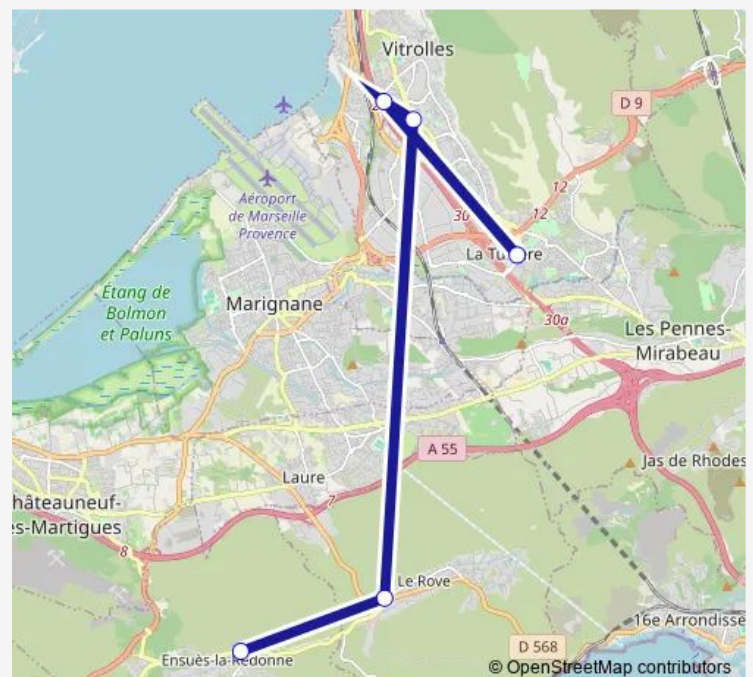

Bus C602 Carry - Gignac - Marignane[Go to website](#)**Direction**

Lycée Jean Monnet — La Vierge

5 stops

[Open route schedule](#)

Lycée Jean Monnet

Caucadis

Lycée Mendès

Le Douard RD 568

La Vierge

Route schedule

Lycée Jean Monnet — La Vierge

Monday	—
Tuesday	—
Wednesday	12:30
Thursday	—
Friday	—
Saturday	—
Sunday	—

Route info

Direction: Lycée Jean Monnet

Stops: 5

Trip Duration: 0 hour 30 min

■ C602 — Carry - Gignac - Marignane

BusMaps

Direction

Arc Meyran Zola — Collège Matraja

10 stops

[Open route schedule](#)

Arc Meyran Zola

Lycée Jean Monnet

Route schedule

Arc Meyran Zola — Collège Matraja

Monday	18:00
Tuesday	18:00
Wednesday	—
Thursday	18:00
Friday	18:00
Saturday	—
Sunday	—

Route info

Direction: Arc Meyran Zola

Stops: 10

Trip Duration: 1 hour 24 min