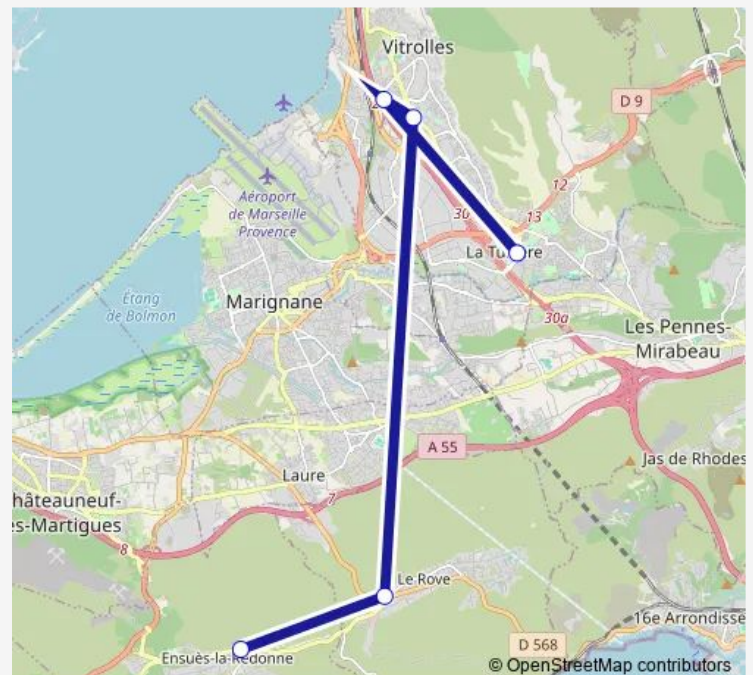

Bus C602 Carry - Gignac - Marignane[Go to website](#)**Direction**

Lycée Jean Monnet — La Vierge

5 stops

[Open route schedule](#)

Lycée Jean Monnet

Caucadis

Lycée Mendès

Le Douard RD 568

La Vierge

Route schedule

Lycée Jean Monnet — La Vierge

Monday —

Tuesday —

Wednesday 12:30

Thursday —

Friday —

Saturday —

Sunday —

Route info

Direction: Lycée Jean Monnet

Stops: 5

Trip Duration: 0 hour 30 min

■ C602 — Carry - Gignac - Marignane

Direction

Arc Meyran Zola — Collège Matraja

10 stops

[Open route schedule](#)

Arc Meyran Zola

Lycée Jean Monnet

Caucadis

Mendès France

Parc Camoin Quai 1