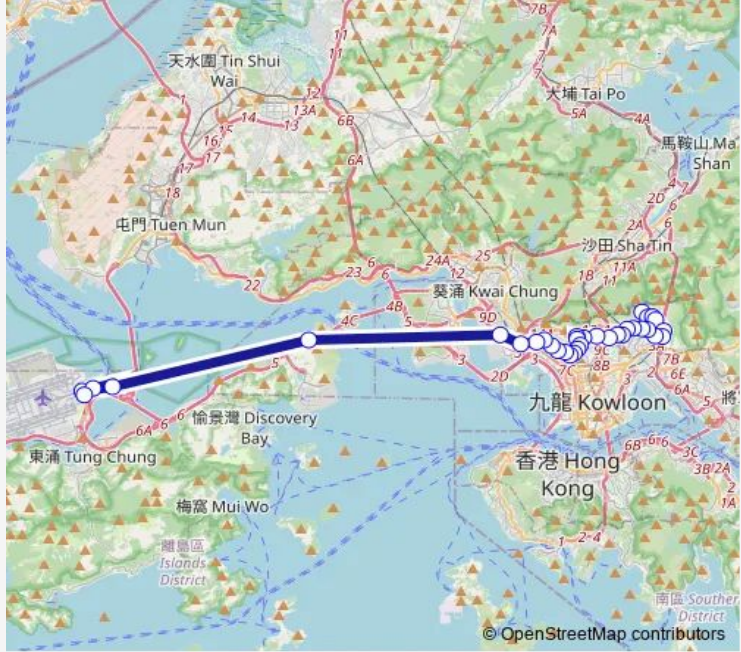

- [Ctb] MEI Foo, Cheung SHA WAN Road[[Kmb] MEI FOO Bbi
- [Ctb] LAI CHI KOK Station, Cheung SHA WAN Road[[Kmb+Ctb] LAI CHI KOK Station/<Br>Lai CHI KOK Station, Cheung SHA WAN Road[[Kmb] LAI CHI KOK Station
- [Ctb] Cheung WAH Street, Cheung SHA WAN Road[[Kmb+Ctb] Cheung WAH Street/<Br>Cheung WAH Street, Cheung SHA WAN Road[[Kmb] Cheung WAH Street
- [Ctb] Cheung SHA WAN Station, Cheung SHA WAN Road[[Kmb] UN Chau Estate

Route schedule

[Ctb] Airport (Ground Transportation Centre)[Lwb] Airport (GTC) BUS Terminus — [Ctb] TSZ WAN Shan (North)[Kmb+Ctb] TSZ WAN Shan (North) BUS Terminus/<Br>Tsz WAN Shan (North)[Kmb] TSZ WAN Shan (North) BUS Terminus

Monday	11:10
Tuesday	11:10
Wednesday	11:10
Thursday	11:10
Friday	11:10
Saturday	11:10
Sunday	11:10

**Route info**

Direction: [Ctb] Airport (Ground Transportation Centre)[Lwb] Airport (GTC) BUS Terminus

Stops: 33

Trip Duration: 1 hour 36 min

[Ctb] YEE KOK Court, Cheung SHA WAN Road[[Kmb] KIU Kiang Street Sham Shui Po

[Ctb] YEN Chow Street, Cheung SHA WAN Road[[Kmb] YEN Chow Street Sham Shui Po

[Ctb] Sham Shui PO Station, Cheung SHA WAN Road[[Kmb] PEI HO Street Sham Shui Po