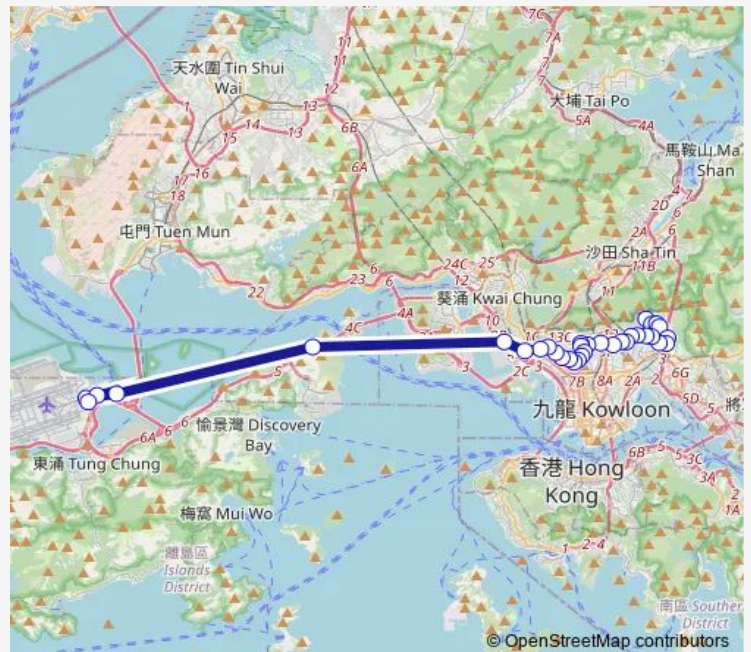

[Ctb] MEI Foo, Cheung SHA WAN Road[[Kmb] MEI FOO Bbi

[Ctb] LAI CHI KOK Station, Cheung SHA WAN Road[[Kmb+Ctb] LAI CHI KOK Station/<Br>Lai CHI KOK Station, Cheung SHA WAN Road[[Kmb] LAI CHI KOK Station

[Ctb] Cheung WAH Street, Cheung SHA WAN Road[[Kmb+Ctb] Cheung WAH Street/<Br>Cheung WAH Street, Cheung SHA WAN Road[[Kmb] Cheung WAH Street

[Ctb] Cheung SHA WAN Station, Cheung SHA WAN Road[[Kmb] UN Chau Estate

Route schedule

[Ctb] Airport (Ground Transportation Centre)[Lwb] Airport (GTC) BUS Terminus — [Ctb] TSZ WAN Shan (North)[Kmb+Ctb] TSZ WAN Shan (North) BUS Terminus/<Br>Tsz WAN Shan (North)[Kmb] TSZ WAN Shan (North) BUS Terminus

Monday	11:10
Tuesday	11:10
Wednesday	11:10
Thursday	11:10
Friday	11:10
Saturday	11:10
Sunday	11:10

Route info

Direction: [Ctb] Airport (Ground Transportation Centre)[Lwb] Airport (GTC) BUS Terminus

Stops: 33

Trip Duration: 1 hour 37 min

[Ctb] YEE KOK Court, Cheung SHA WAN Road[[Kmb] KIU Kiang Street Sham Shui Po

[Ctb] YEN Chow Street, Cheung SHA WAN Road[[Kmb] YEN Chow Street Sham Shui Po

[Ctb] Sham Shui PO Station, Cheung SHA WAN Road[[Kmb] PEI HO Street Sham Shui Po